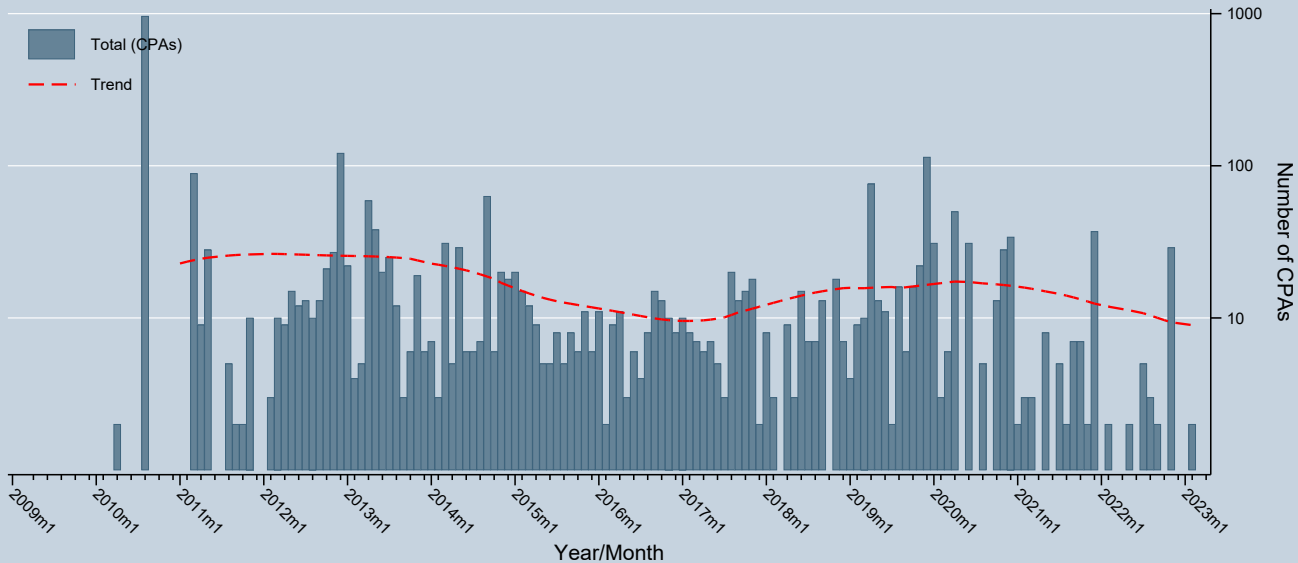

CPAs included

Data as of 31 Dec 2023
Source: UNFCCC

Notes: Trend is a locally weighted regression at a bandwidth of 0.50.