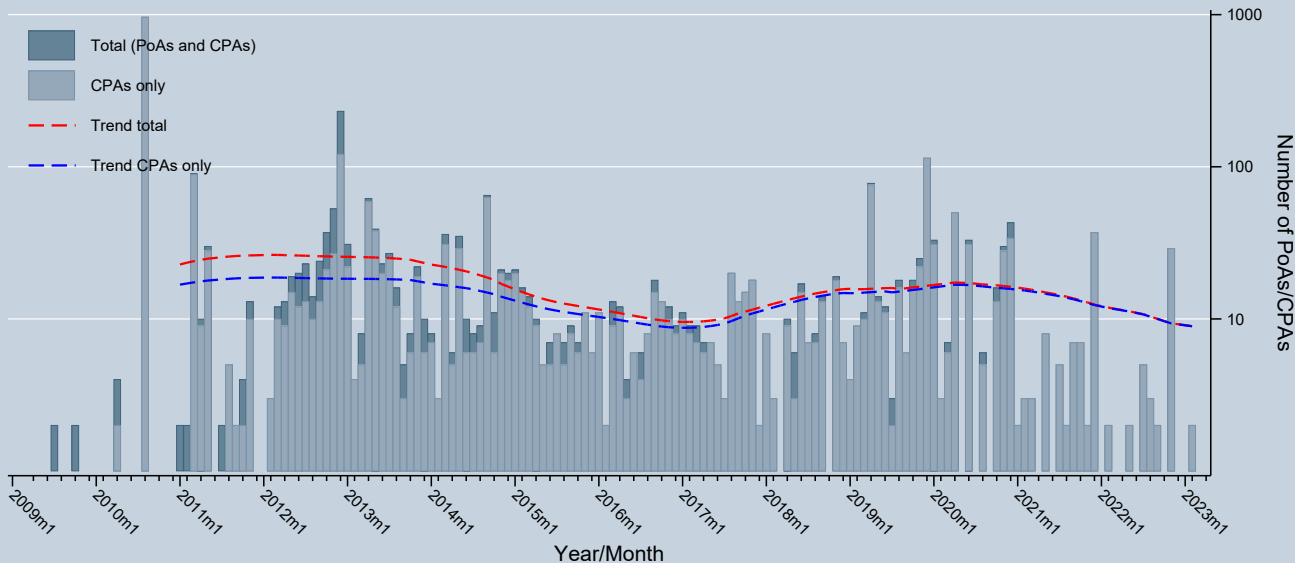

PoAs / CPAs included / registered and registering

Data as of 31 Dec 2023
Source: UNFCCC

Notes: Trend is a locally weighted regression at a bandwidth of 0.50. PoAs/CPAs entering registration can be discontinued at any stage.