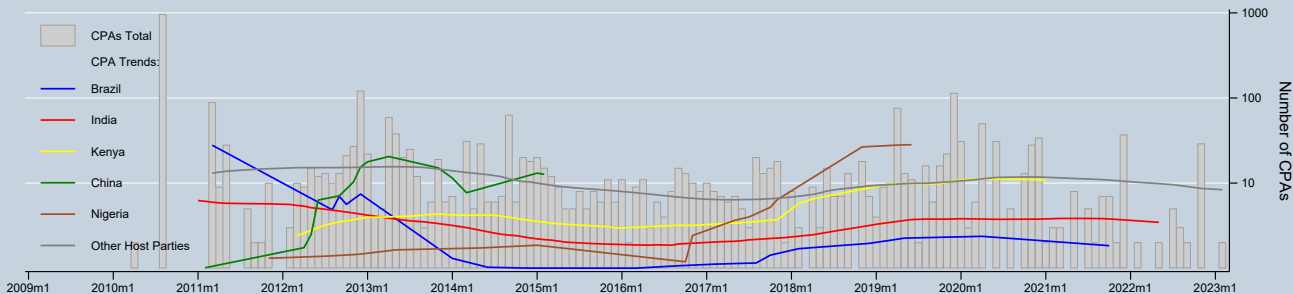

Trend of PoAs & CPAs / registered and registering by Top 5 Host Parties

Notes: Trends are locally weighted regressions at a bandwidth of 0.50. PoAs/CPAs entering registration can be discontinued at any stage.
 Data as of 31 Dec 2023 / Source: UNFCCC & UNEP Risoe