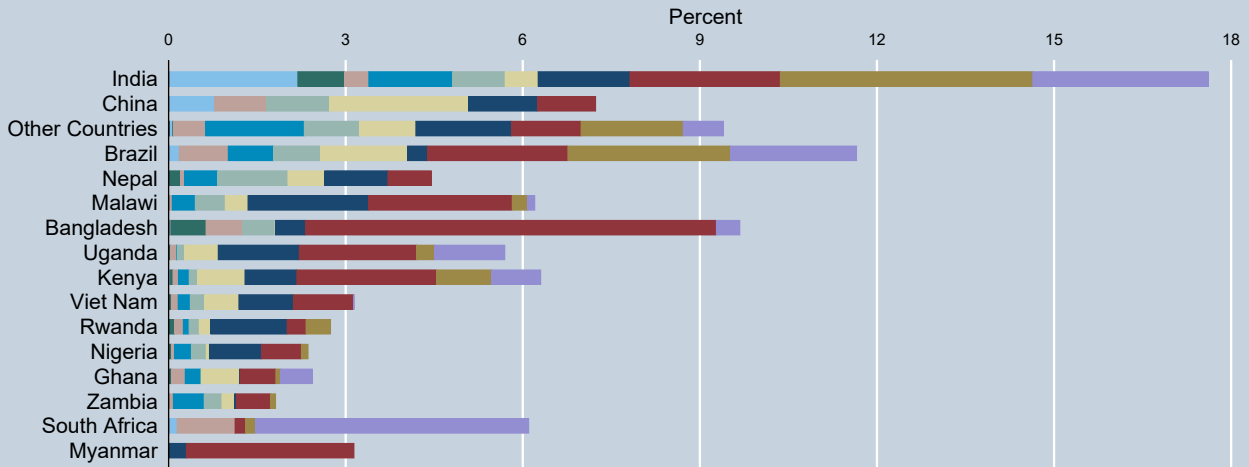

Distribution of CERs issued by Host Party

Total number of CERs issued: 69,955,992

Year of date of issuance
Data as of 31 Dec 2023
Source: UNFCCC