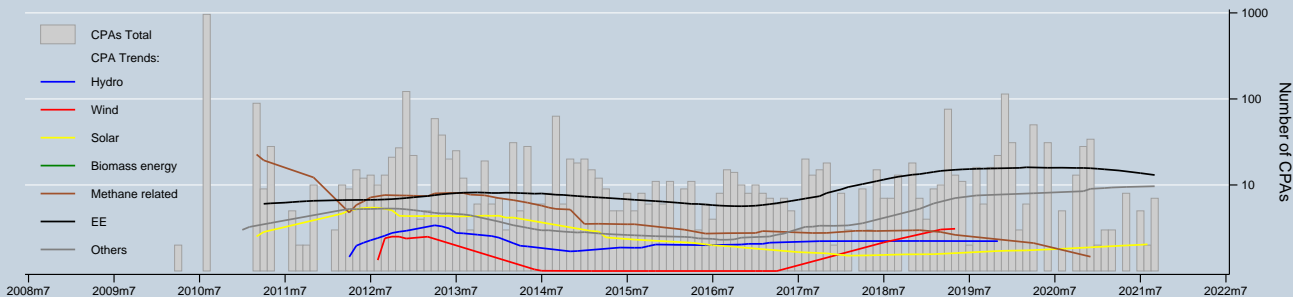

# Trend of types of PoAs & CPAs / registered and registering

Notes: Trends are locally weighted regressions at a bandwidth of 0.50. PoAs/CPAs entering registration can be discontinued at any stage.  
 Data as of 30 Sep 2021 / Source: UNFCCC & UNEP Risoe