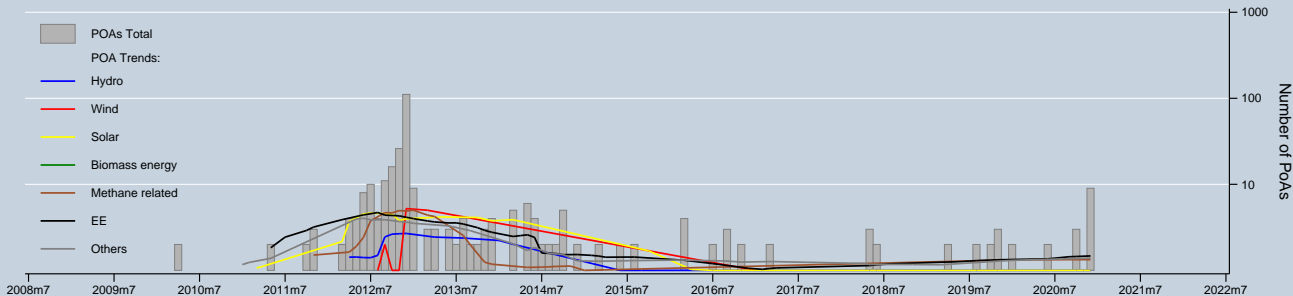

# Trend of types of PoAs & CPAs / registered and registering

Notes: Trends are locally weighted regressions at a bandwidth of 0.50. PoAs/CPAs entering registration can be discontinued at any stage.  
 Data as of 30 Sep 2021 / Source: UNFCCC & UNEP Risoe