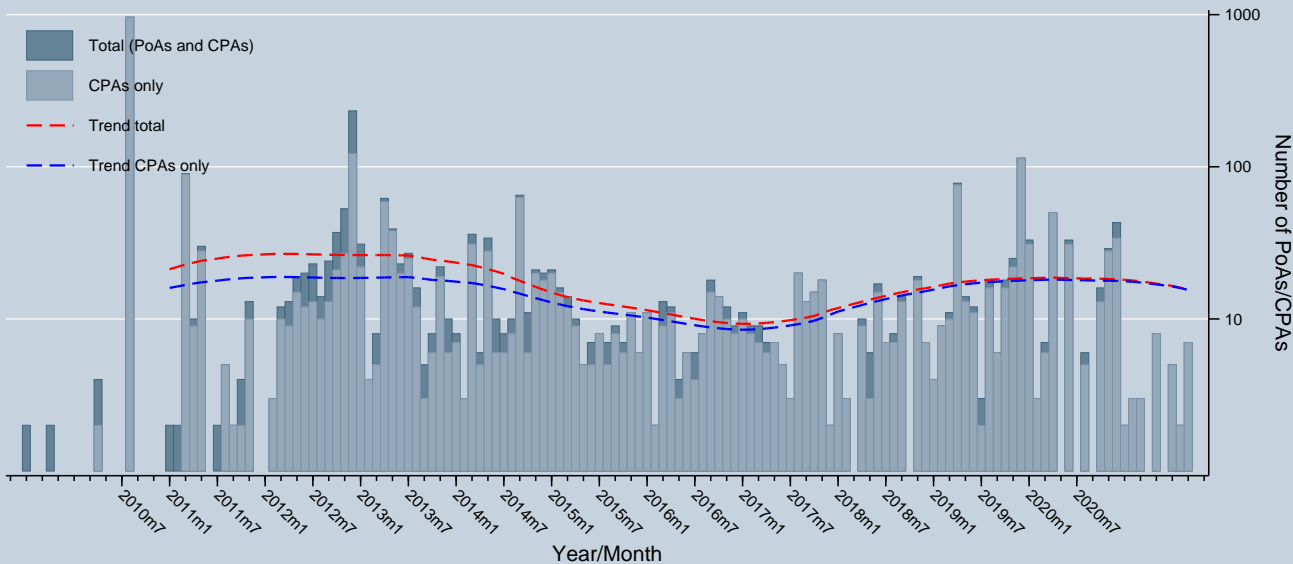

PoAs / CPAs included / registered

Data as of 30 Sep 2021
Source: UNFCCC

Notes: Trend is a locally weighted regression at a bandwidth of 0.50. PoAs/CPAs entering registration can be discontinued at any stage.