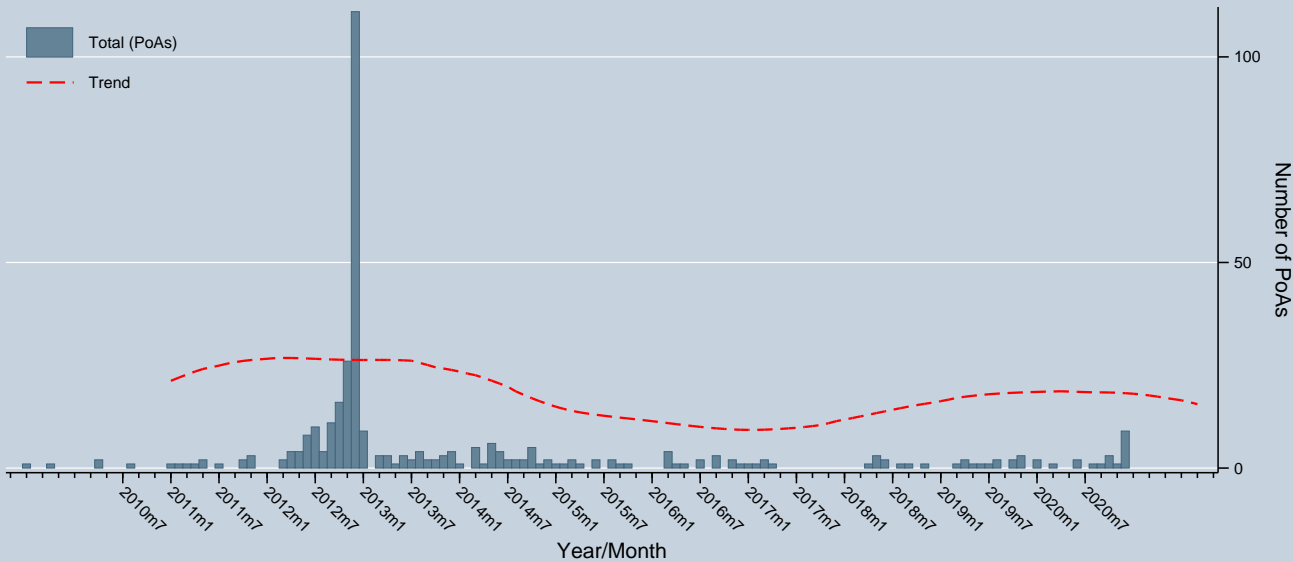

PoAs registered

Data as of 30 Sep 2021
Source: UNFCCC

Notes: Trend is a locally weighted regression at a bandwidth of 0.50.