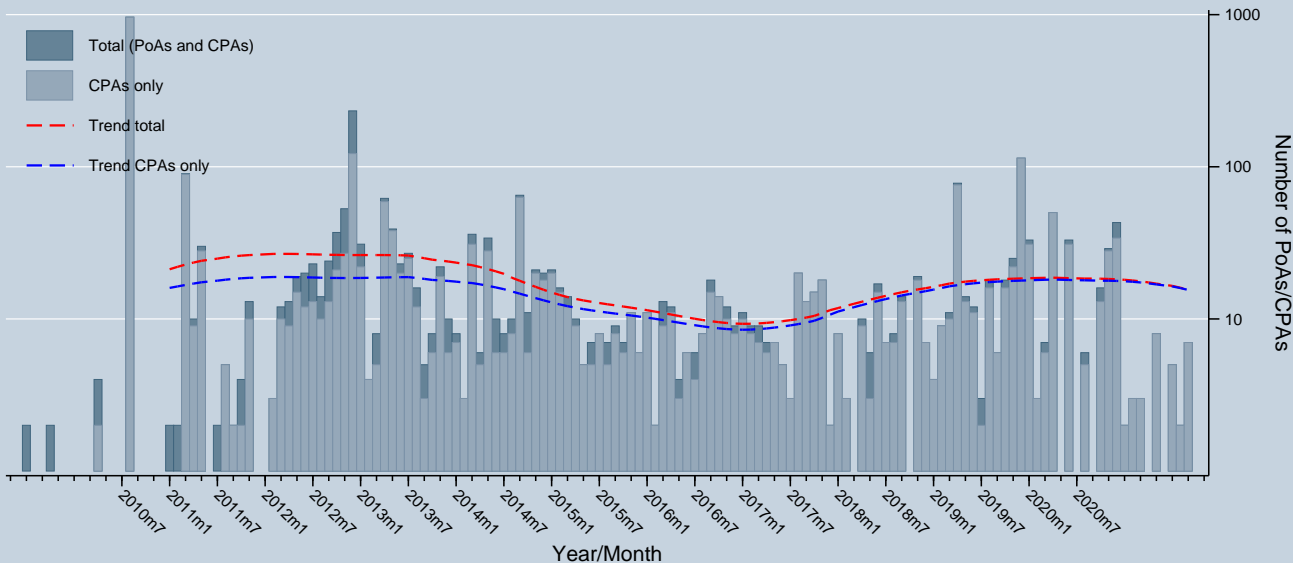

PoAs / CPAs included / registered and registering

Data as of 30 Sep 2021
Source: UNFCCC

Notes: Trend is a locally weighted regression at a bandwidth of 0.50. PoAs/CPAs entering registration can be discontinued at any stage.