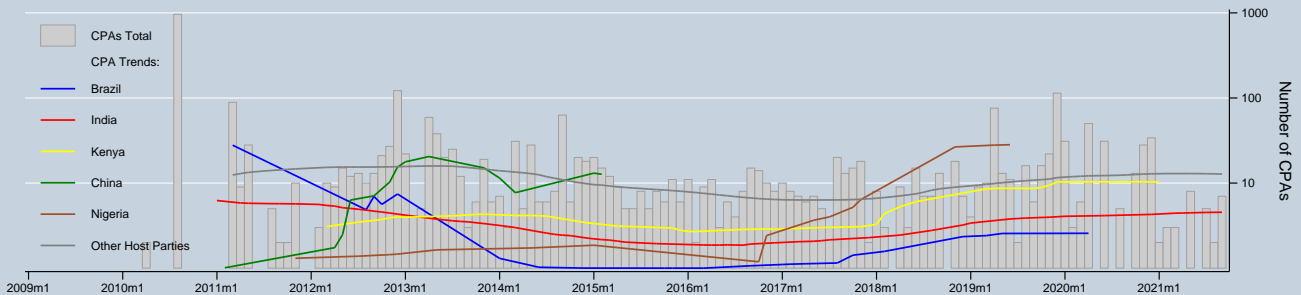

# Trend of PoAs & CPAs / registered and registering by Top 5 Host Parties

Notes: Trends are locally weighted regressions at a bandwidth of 0.50. PoAs/CPAs entering registration can be discontinued at any stage.  
 Data as of 30 Sep 2021 / Source: UNFCCC & UNEP Risoe