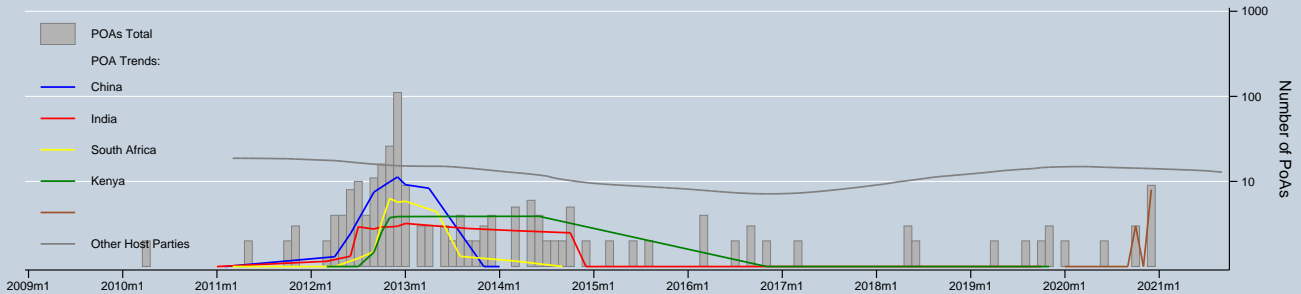

# Trend of PoAs & CPAs / registered and registering by Top 5 Host Parties

Notes: Trends are locally weighted regressions at a bandwidth of 0.50. PoAs/CPAs entering registration can be discontinued at any stage.  
 Data as of 30 Sep 2021 / Source: UNFCCC & UNEP Risoe