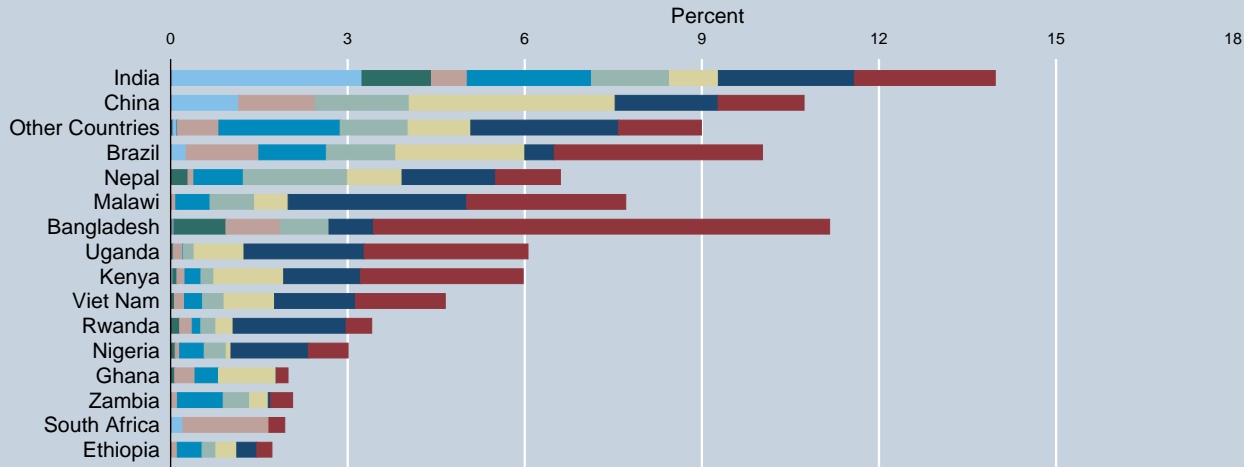

# Distribution of CERs issued by Host Party

Total number of CERs issued: 47,174,808

Year of date of issuance  
Data as of 30 Sep 2021  
Source: UNFCCC