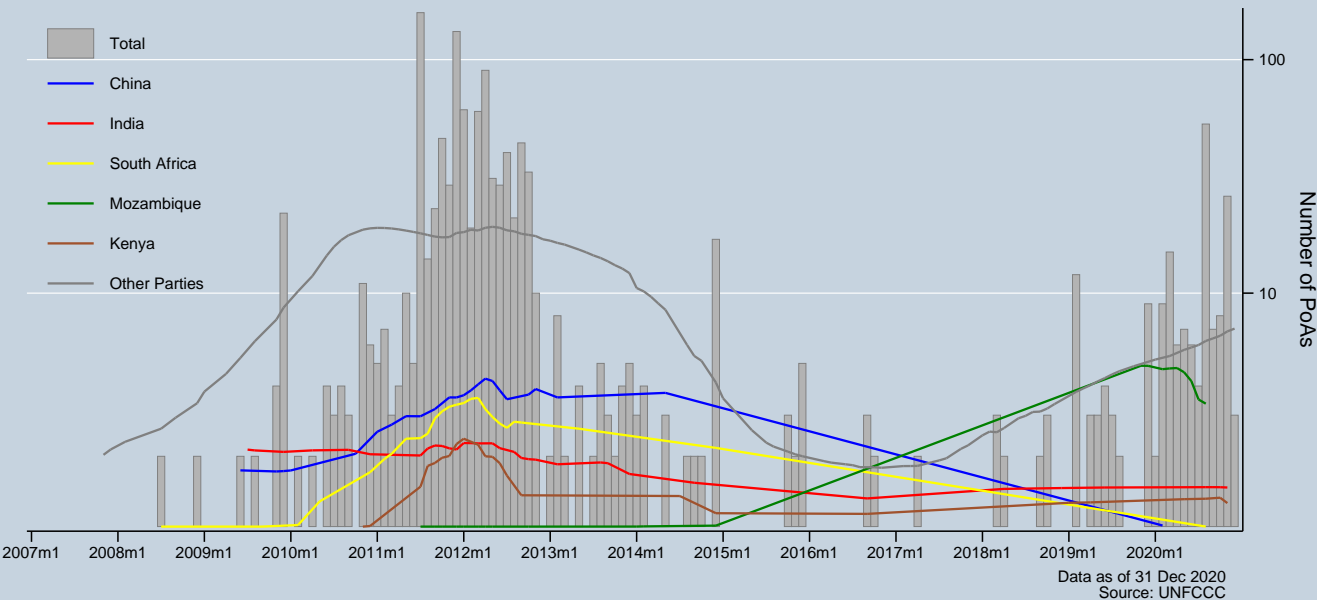

Trend of PoAs entering validation by host party

Data as of 31 Dec 2020
Source: UNFCCC

Notes: Trends are locally weighted regressions at a bandwidth of 0.50. PoAs entering validation can be discontinued at any stage (excl. projects that have been resubmitted).