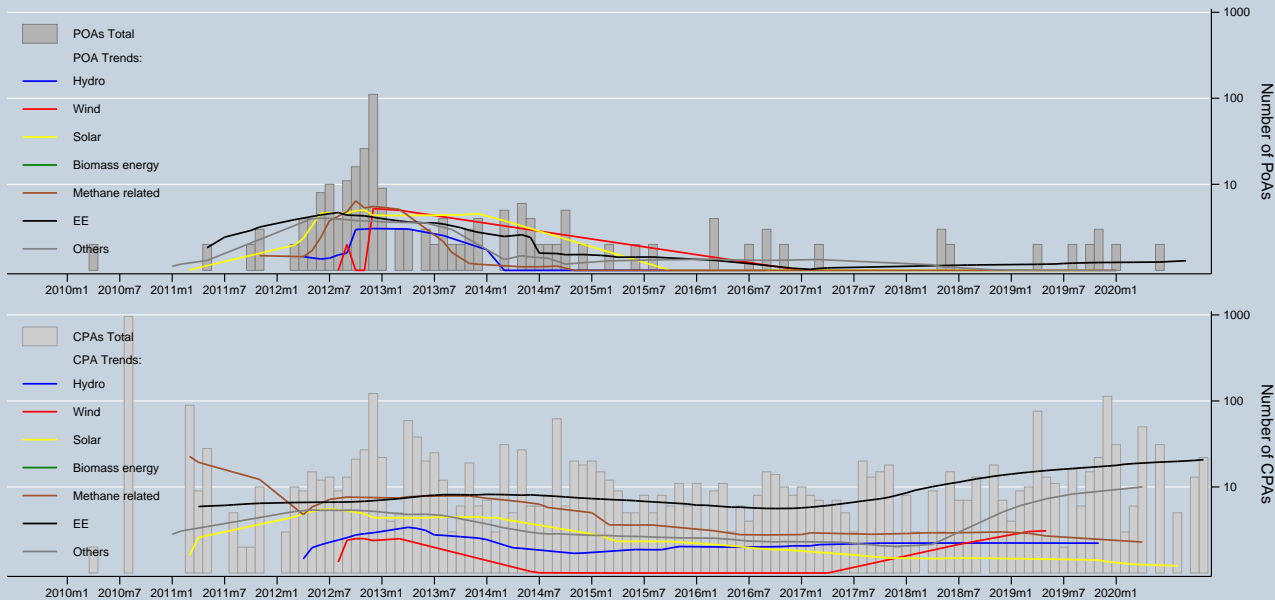

Trend of types of PoAs & CPAs / registered and registering

Notes: Trends are locally weighted regressions at a bandwidth of 0.50. PoAs/CPAs entering registration can be discontinued at any stage.
 Data as of 31 Dec 2020 / Source: UNFCCC & UNEP Risoe