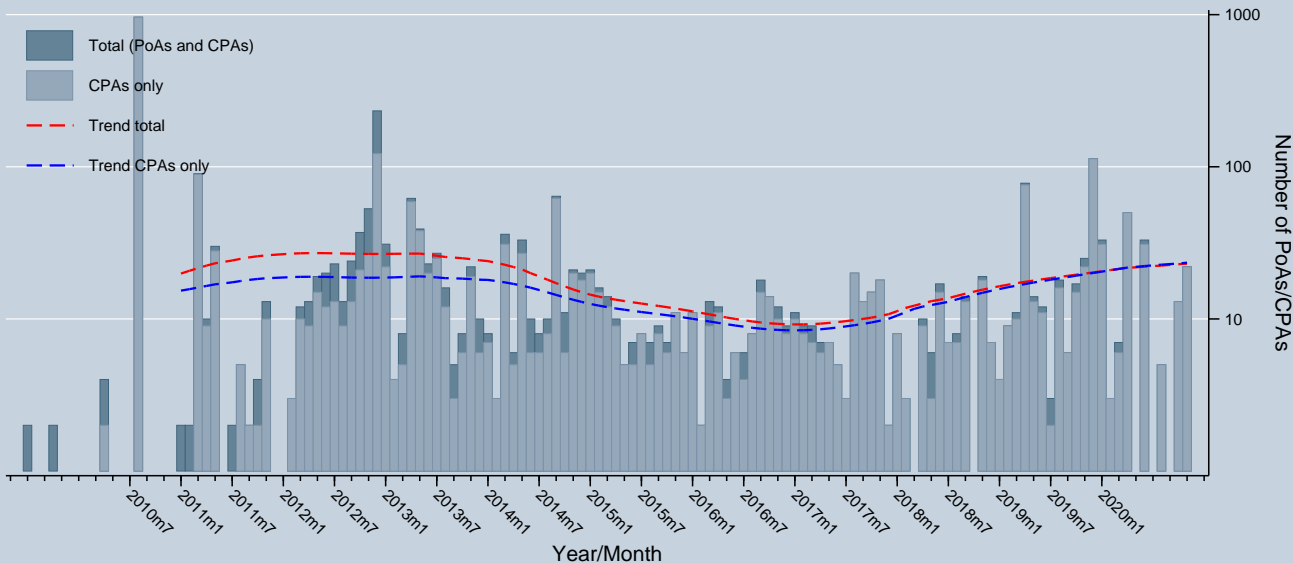

# PoAs / CPAs included / registered

Data as of 31 Dec 2020  
Source: UNFCCC

Notes: Trend is a locally weighted regression at a bandwidth of 0.50. PoAs/CPAs entering registration can be discontinued at any stage.