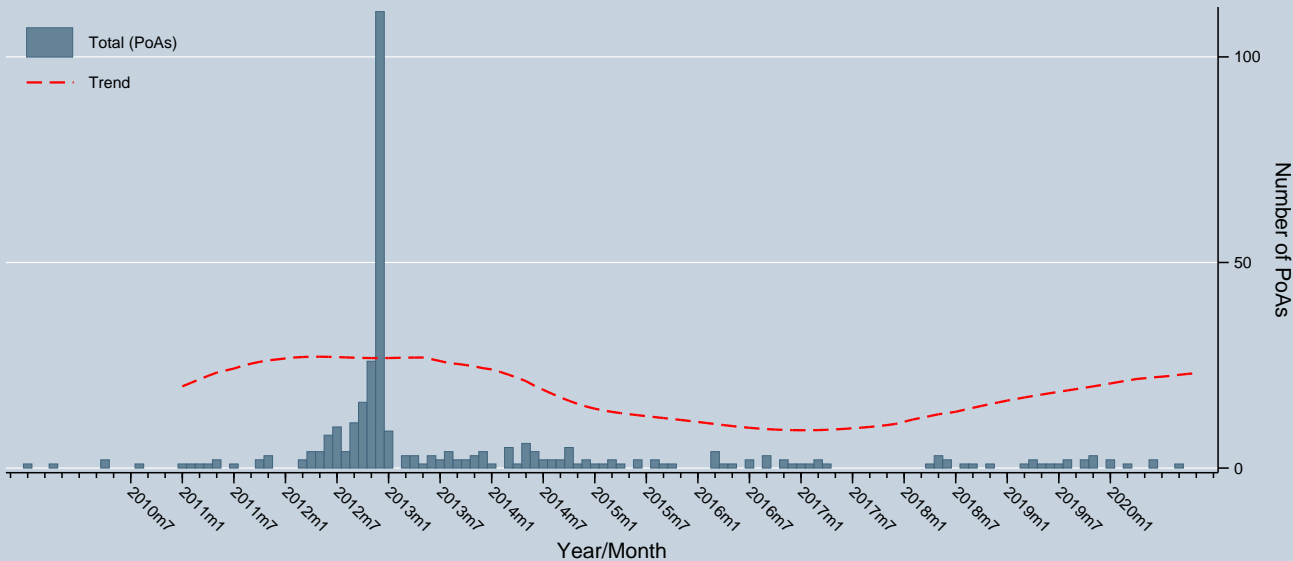

PoAs registered

Data as of 31 Dec 2020
Source: UNFCCC

Notes: Trend is a locally weighted regression at a bandwidth of 0.50.