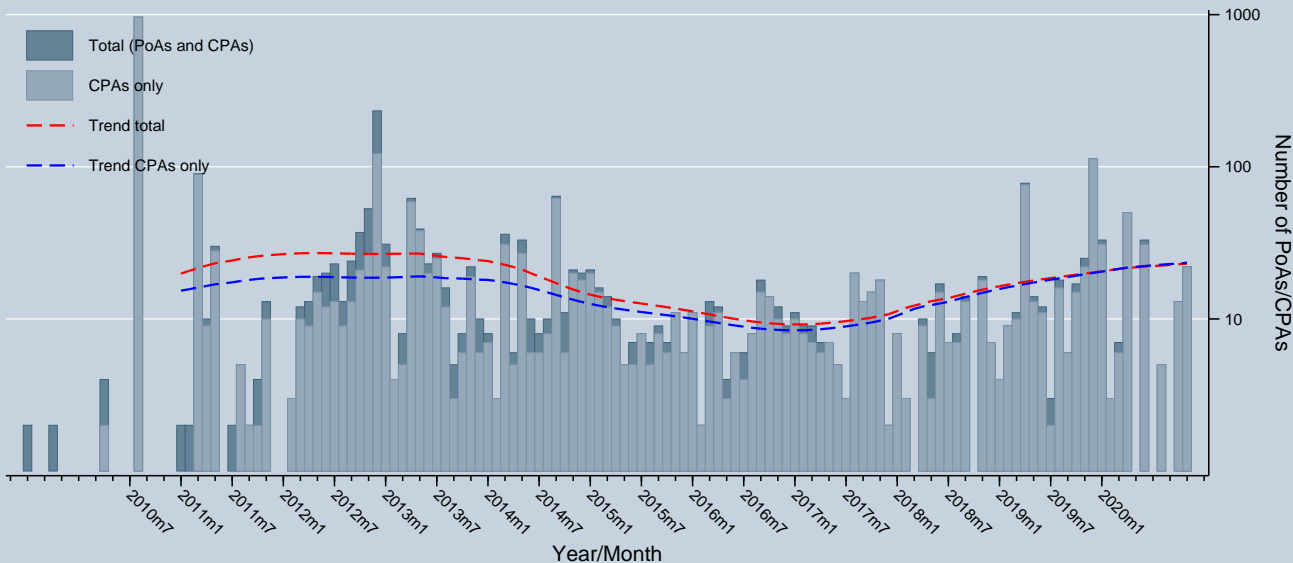

PoAs / CPAs included / registered and registering

Data as of 31 Dec 2020
Source: UNFCCC

Notes: Trend is a locally weighted regression at a bandwidth of 0.50. PoAs/CPAs entering registration can be discontinued at any stage.