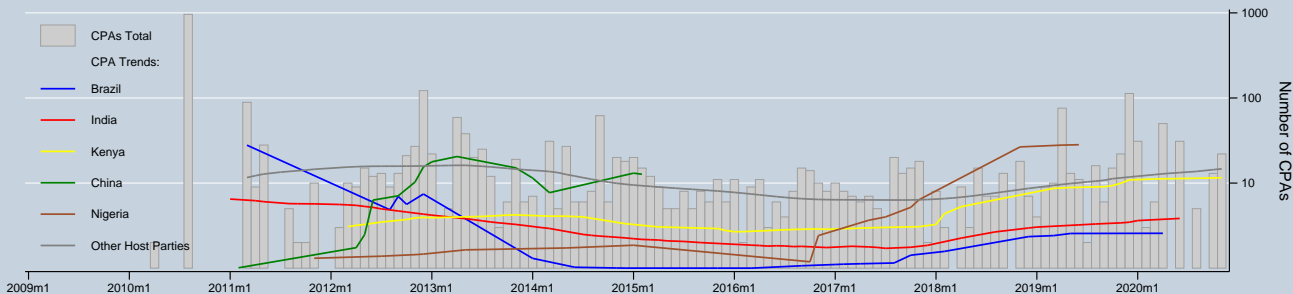

Trend of PoAs & CPAs / registered and registering by Top 5 Host Parties

Notes: Trends are locally weighted regressions at a bandwidth of 0.50. PoAs/CPAs entering registration can be discontinued at any stage.
 Data as of 31 Dec 2020 / Source: UNFCCC & UNEP Risoe