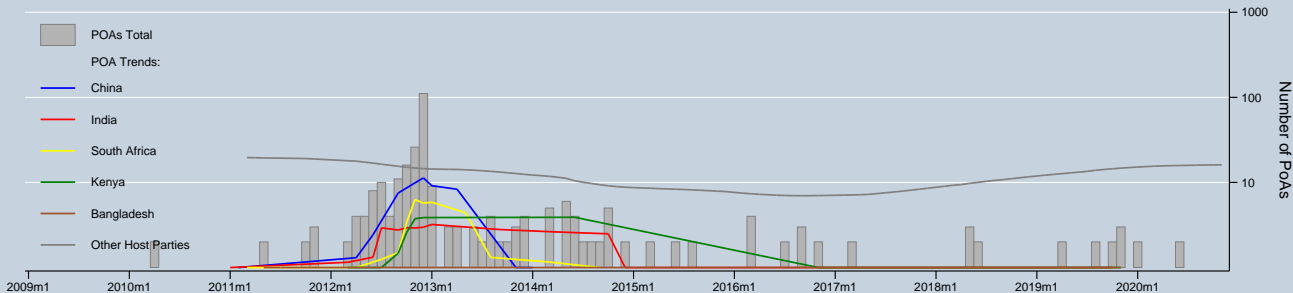

Trend of PoAs & CPAs / registered and registering by Top 5 Host Parties

Notes: Trends are locally weighted regressions at a bandwidth of 0.50. PoAs/CPAs entering registration can be discontinued at any stage.
 Data as of 31 Dec 2020 / Source: UNFCCC & UNEP Risoe