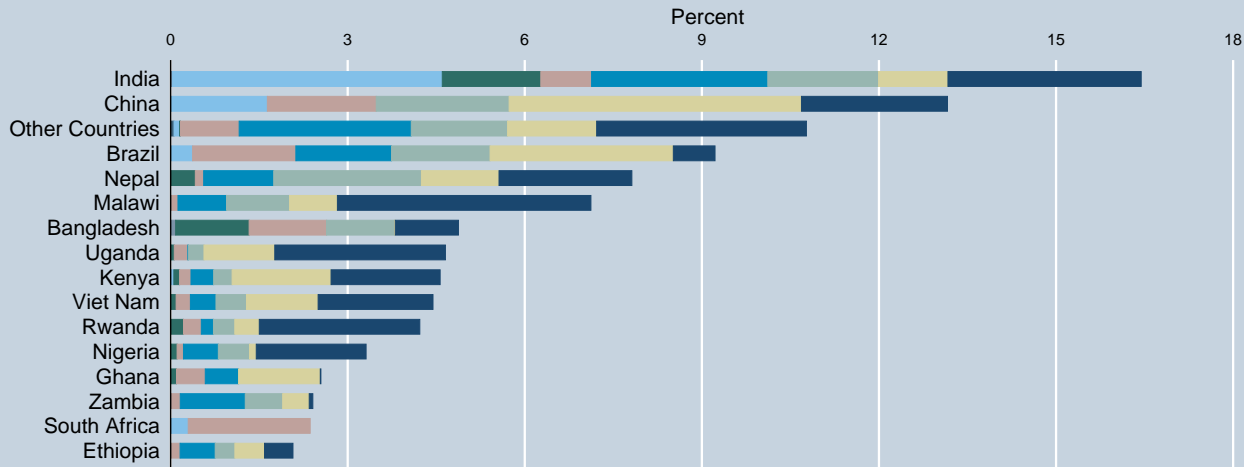

Distribution of CERs issued by Host Party

Total number of CERs issued: 33,242,150

Year of date of issuance
Data as of 31 Dec 2020
Source: UNFCCC