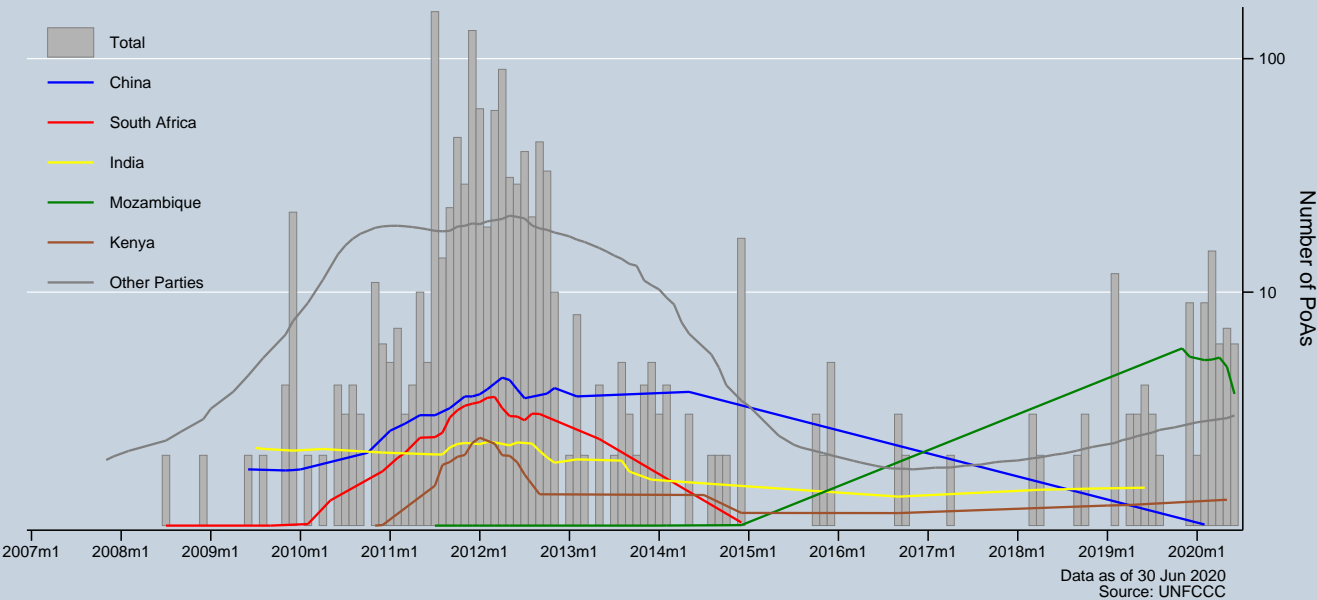

Trend of PoAs entering validation by host party

Notes: Trends are locally weighted regressions at a bandwidth of 0.50. PoAs entering validation can be discontinued at any stage (excl. projects that have been resubmitted).