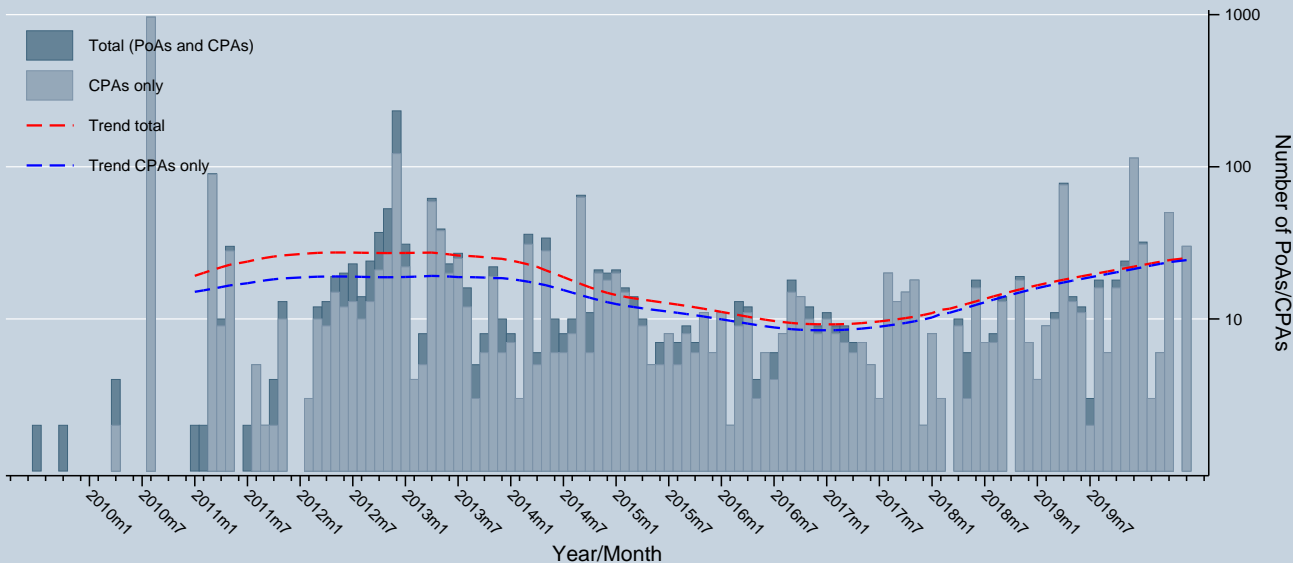

PoAs / CPAs included / registered

Data as of 30 Jun 2020
Source: UNFCCC

Notes: Trend is a locally weighted regression at a bandwidth of 0.50. PoAs/CPAs entering registration can be discontinued at any stage.