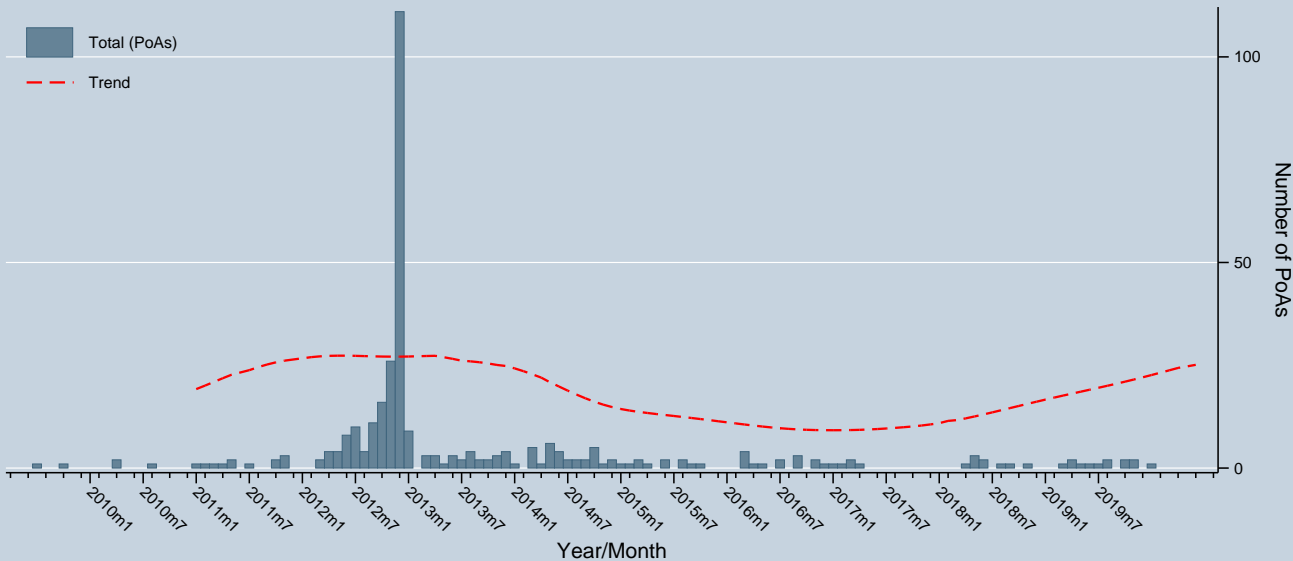

PoAs registered

Data as of 30 Jun 2020
Source: UNFCCC

Notes: Trend is a locally weighted regression at a bandwidth of 0.50.