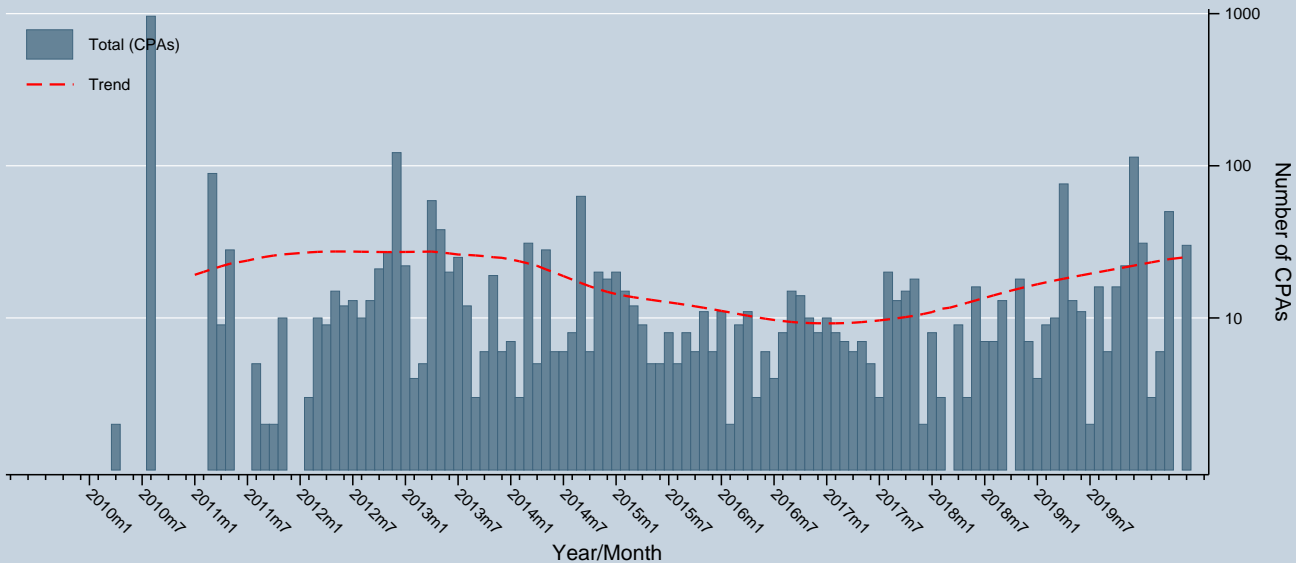

CPAs included

Data as of 30 Jun 2020
Source: UNFCCC

Notes: Trend is a locally weighted regression at a bandwidth of 0.50.