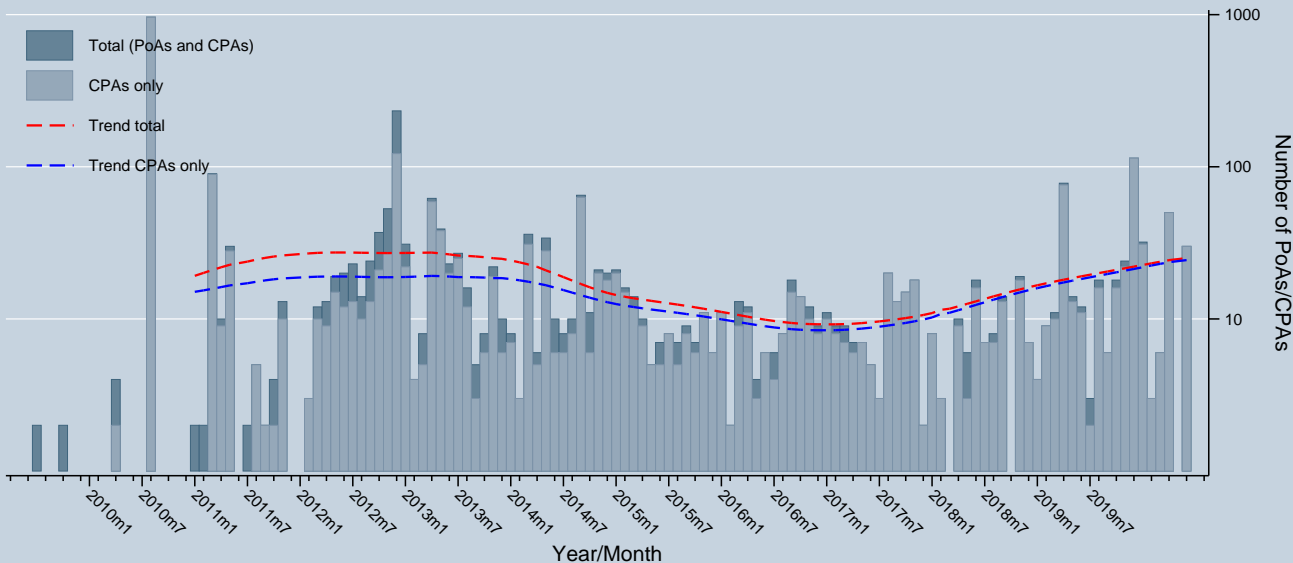

PoAs / CPAs included / registered and registering

Data as of 30 Jun 2020
Source: UNFCCC

Notes: Trend is a locally weighted regression at a bandwidth of 0.50. PoAs/CPAs entering registration can be discontinued at any stage.