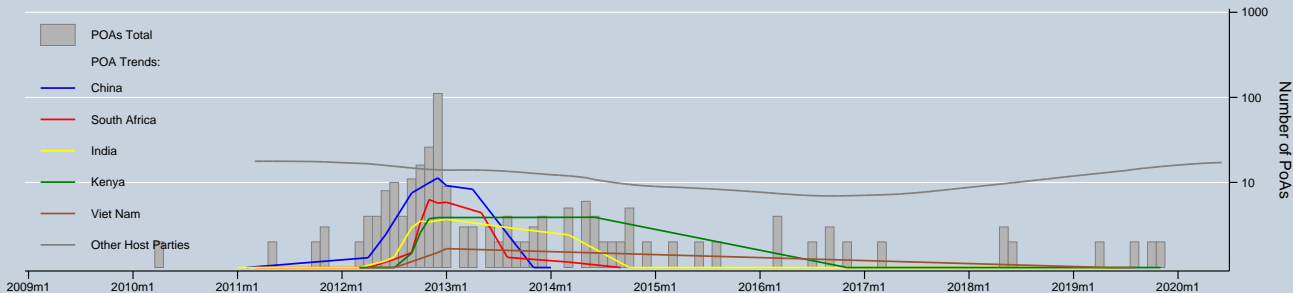

Trend of PoAs & CPAs / registered and registering by Top 5 Host Parties

Notes: Trends are locally weighted regressions at a bandwidth of 0.50. PoAs/CPAs entering registration can be discontinued at any stage.
 Data as of 30 Jun 2020 / Source: UNFCCC & UNEP Risoe