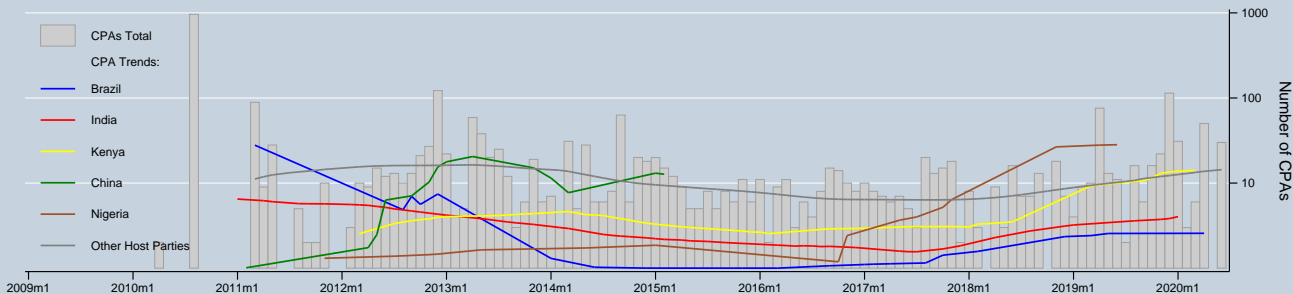

Trend of PoAs & CPAs / registered and registering by Top 5 Host Parties

Notes: Trends are locally weighted regressions at a bandwidth of 0.50. PoAs/CPAs entering registration can be discontinued at any stage.
 Data as of 30 Jun 2020 / Source: UNFCCC & UNEP Risoe