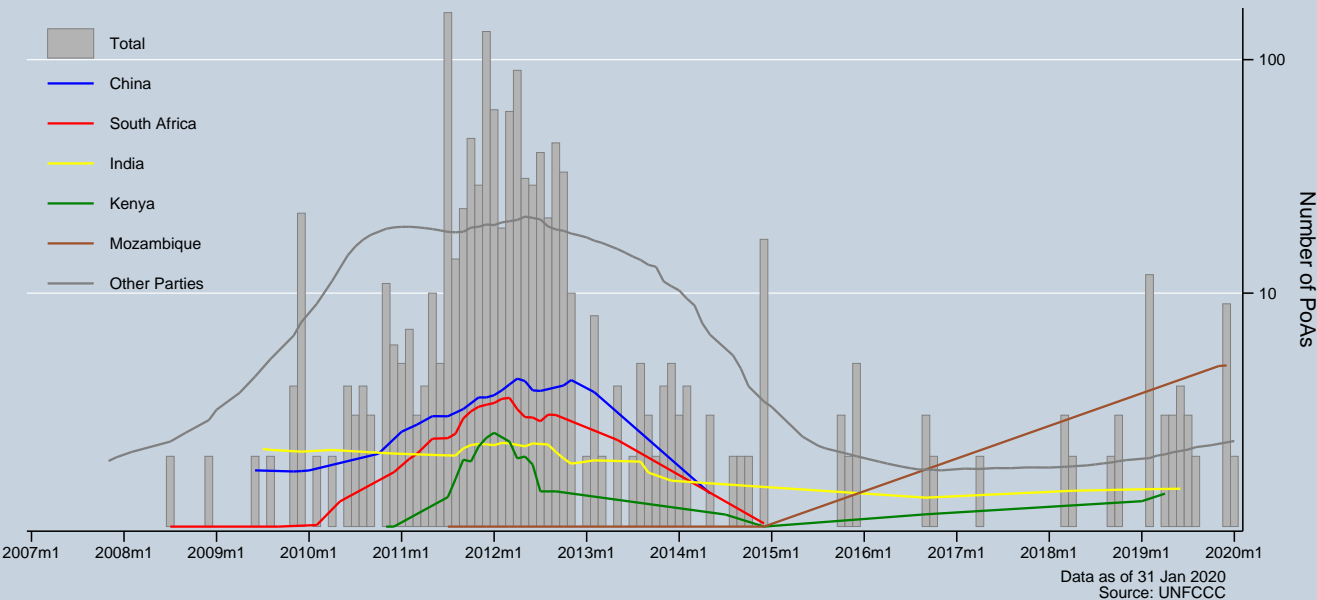

Trend of PoAs entering validation by host party

Notes: Trends are locally weighted regressions at a bandwidth of 0.50. PoAs entering validation can be discontinued at any stage (excl. projects that have been resubmitted).