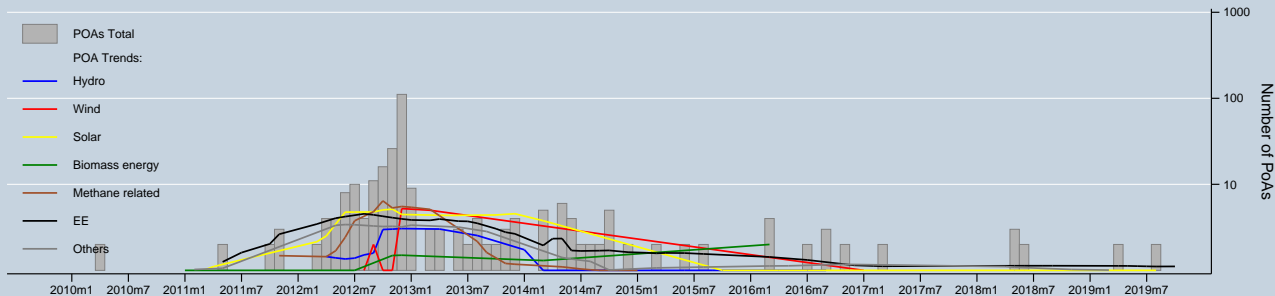

Trend of types of PoAs & CPAs / registered and registering

Notes: Trends are locally weighted regressions at a bandwidth of 0.50. PoAs/CPAs entering registration can be discontinued at any stage.
 Data as of 31 Jan 2020 / Source: UNFCCC & UNEP Risoe