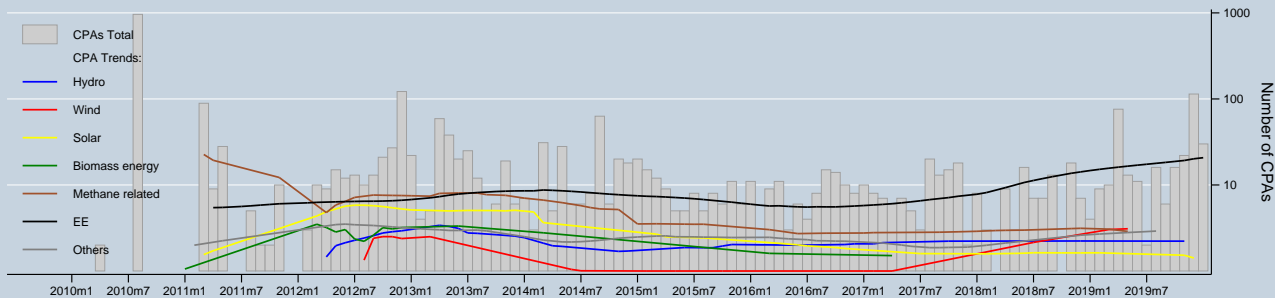

Trend of types of PoAs & CPAs / registered and registering

Notes: Trends are locally weighted regressions at a bandwidth of 0.50. PoAs/CPAs entering registration can be discontinued at any stage.
 Data as of 31 Jan 2020 / Source: UNFCCC & UNEP Risoe