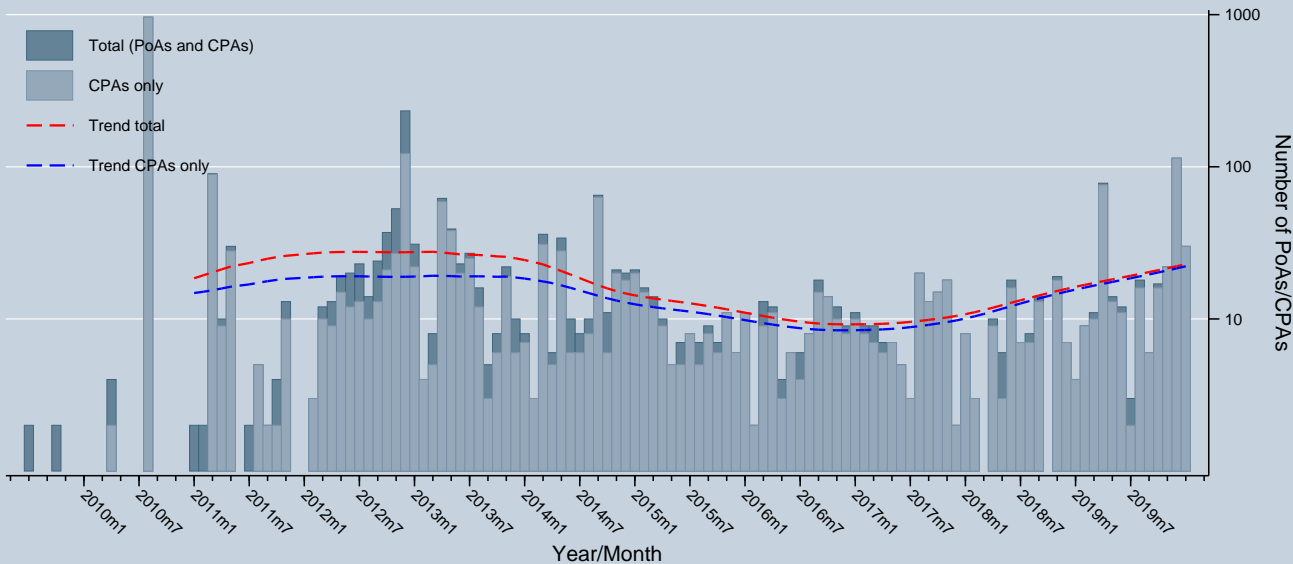

PoAs / CPAs included / registered

Data as of 31 Jan 2020
Source: UNFCCC

Notes: Trend is a locally weighted regression at a bandwidth of 0.50. PoAs/CPAs entering registration can be discontinued at any stage.