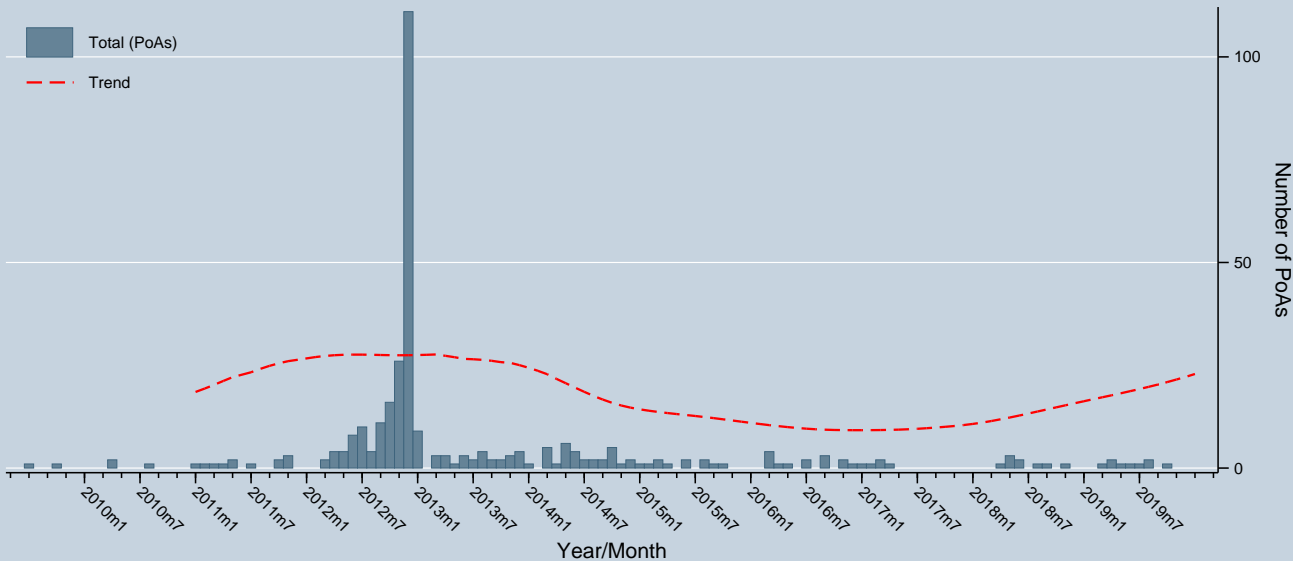

PoAs registered

Data as of 31 Jan 2020
Source: UNFCCC

Notes: Trend is a locally weighted regression at a bandwidth of 0.50.