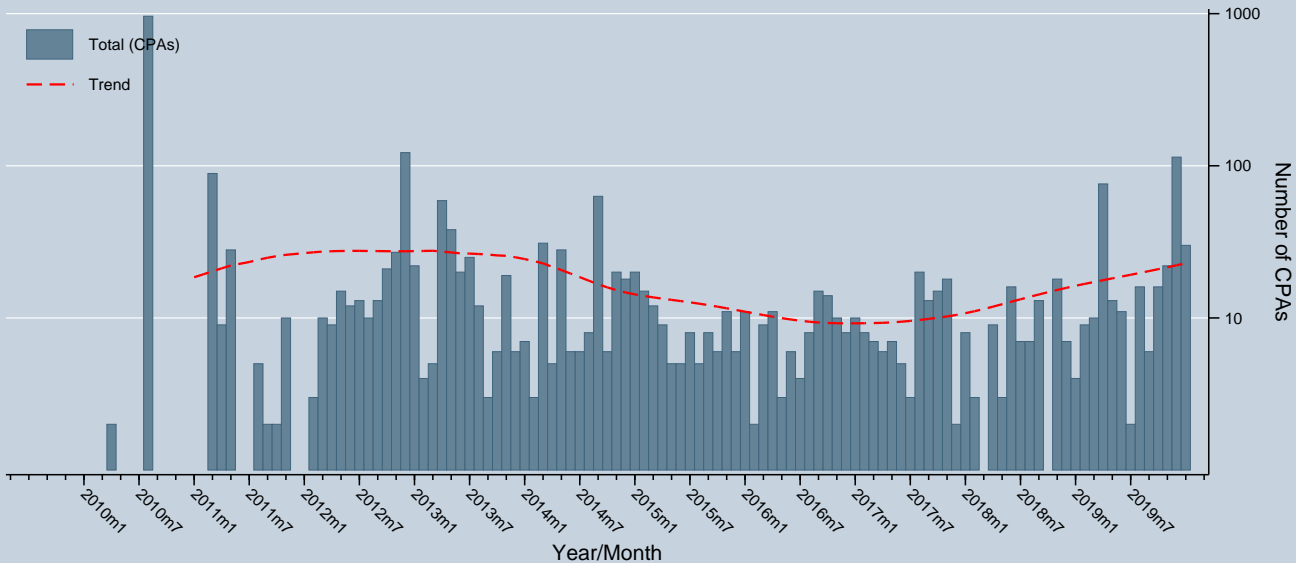

CPAs included

Data as of 31 Jan 2020
Source: UNFCCC

Notes: Trend is a locally weighted regression at a bandwidth of 0.50.