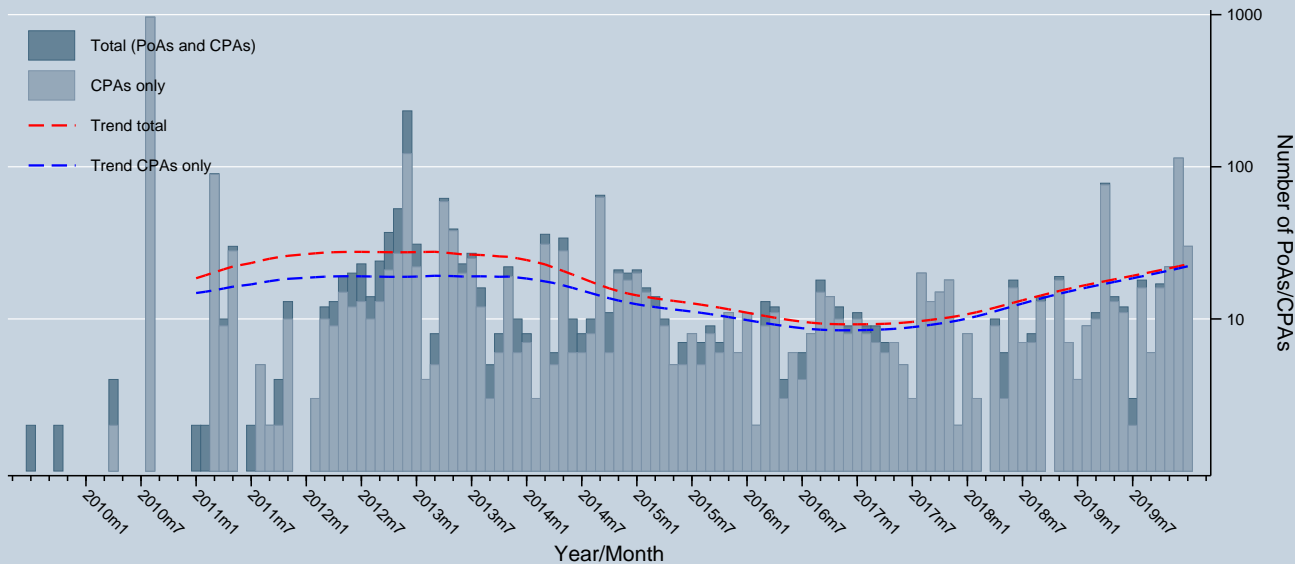

PoAs / CPAs included / registered and registering

Data as of 31 Jan 2020
Source: UNFCCC

Notes: Trend is a locally weighted regression at a bandwidth of 0.50. PoAs/CPAs entering registration can be discontinued at any stage.