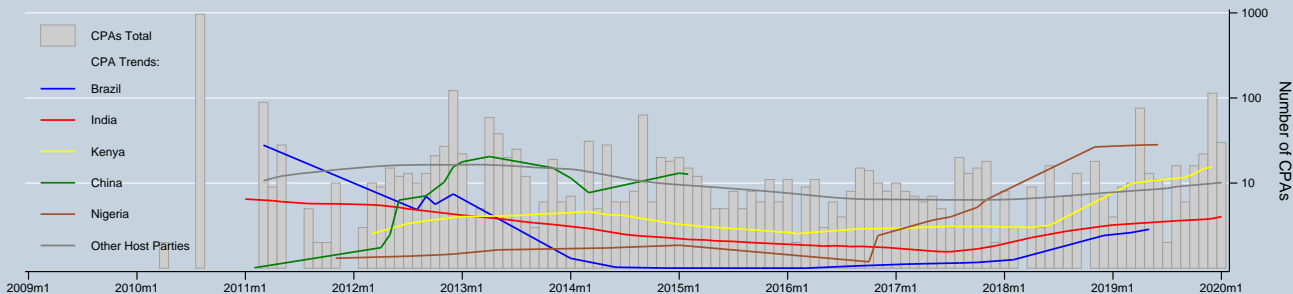

Trend of PoAs & CPAs / registered and registering by Top 5 Host Parties

Notes: Trends are locally weighted regressions at a bandwidth of 0.50. PoAs/CPAs entering registration can be discontinued at any stage.
 Data as of 31 Jan 2020 / Source: UNFCCC & UNEP Risoe