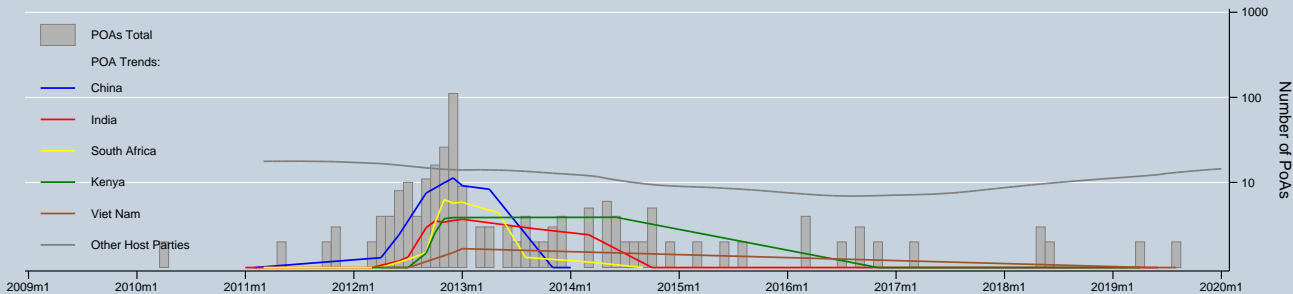

Trend of PoAs & CPAs / registered and registering by Top 5 Host Parties

Notes: Trends are locally weighted regressions at a bandwidth of 0.50. PoAs/CPAs entering registration can be discontinued at any stage.
 Data as of 31 Jan 2020 / Source: UNFCCC & UNEP Risoe