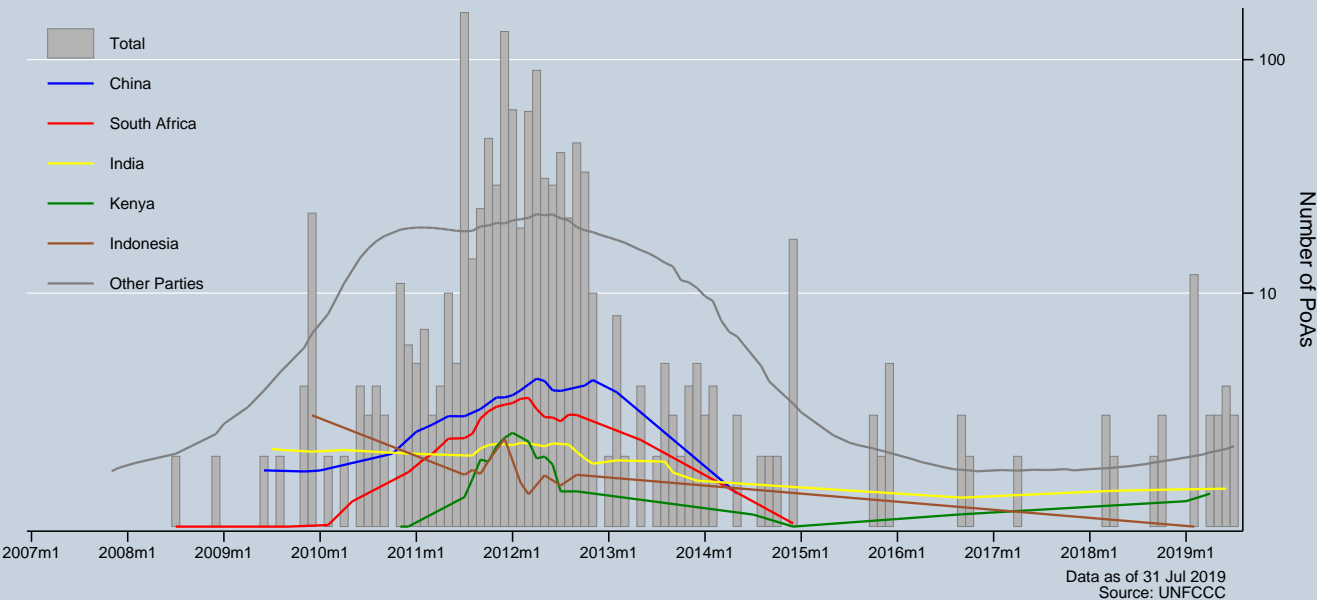

# Trend of PoAs entering validation by host party

Notes: Trends are locally weighted regressions at a bandwidth of 0.50. PoAs entering validation can be discontinued at any stage (excl. projects that have been resubmitted).