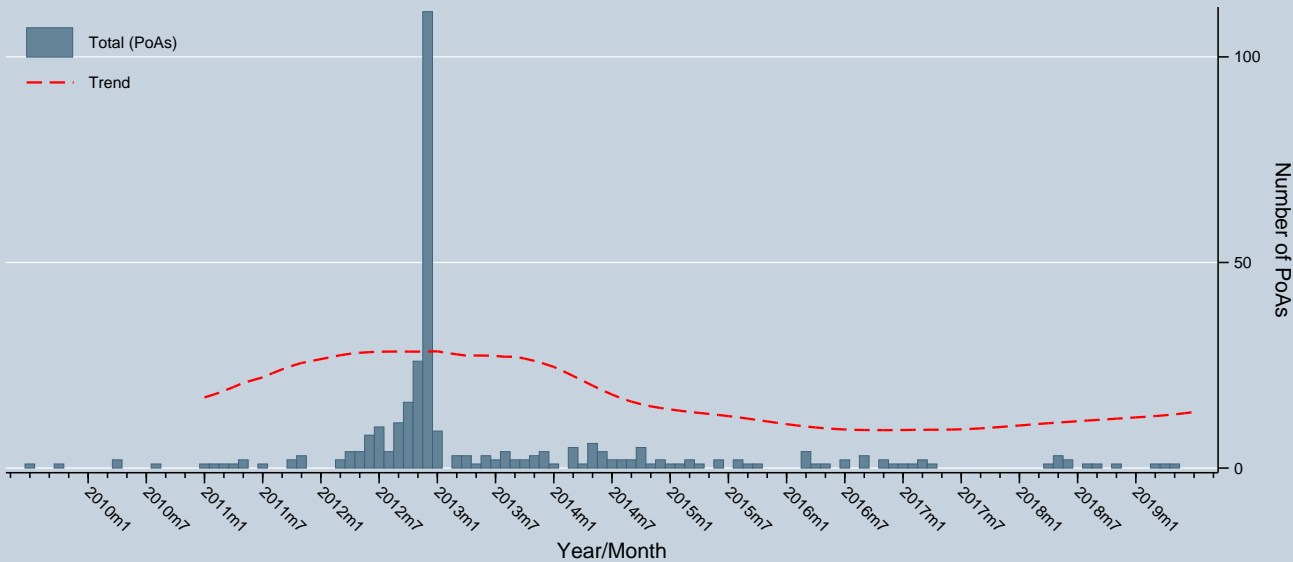

PoAs registered

Data as of 31 Jul 2019
Source: UNFCCC

Notes: Trend is a locally weighted regression at a bandwidth of 0.50.