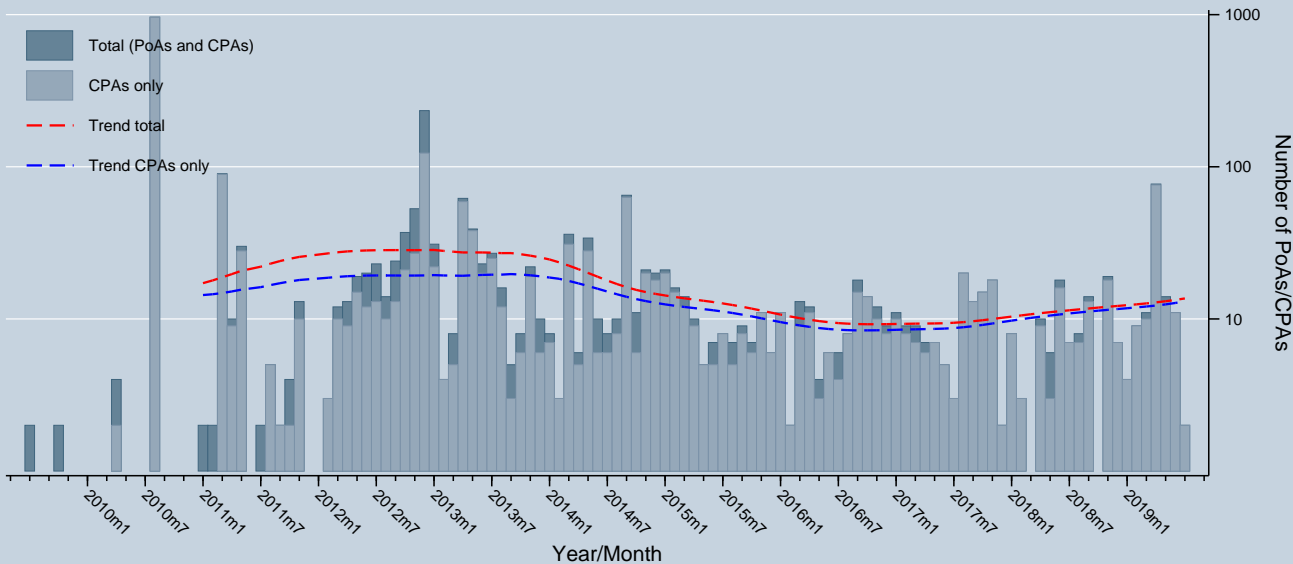

PoAs / CPAs included / registered and registering

Data as of 31 Jul 2019
Source: UNFCCC

Notes: Trend is a locally weighted regression at a bandwidth of 0.50. PoAs/CPAs entering registration can be discontinued at any stage.