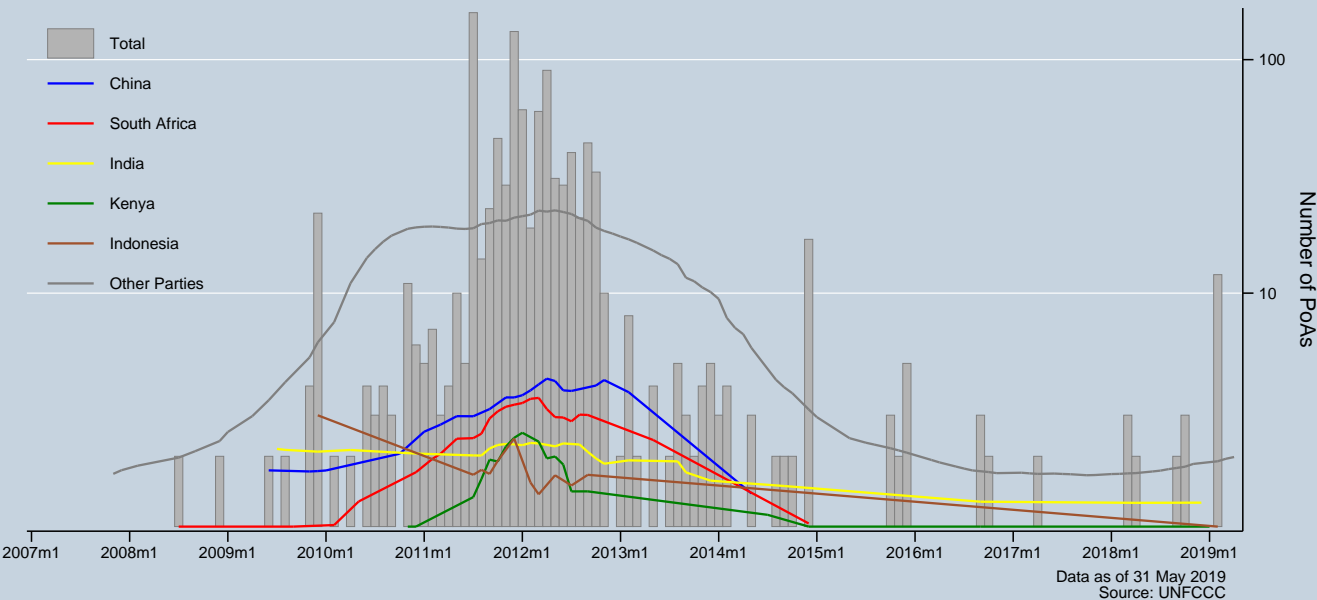

Trend of PoAs entering validation by host party

Notes: Trends are locally weighted regressions at a bandwidth of 0.50. PoAs entering validation can be discontinued at any stage (excl. projects that have been resubmitted).