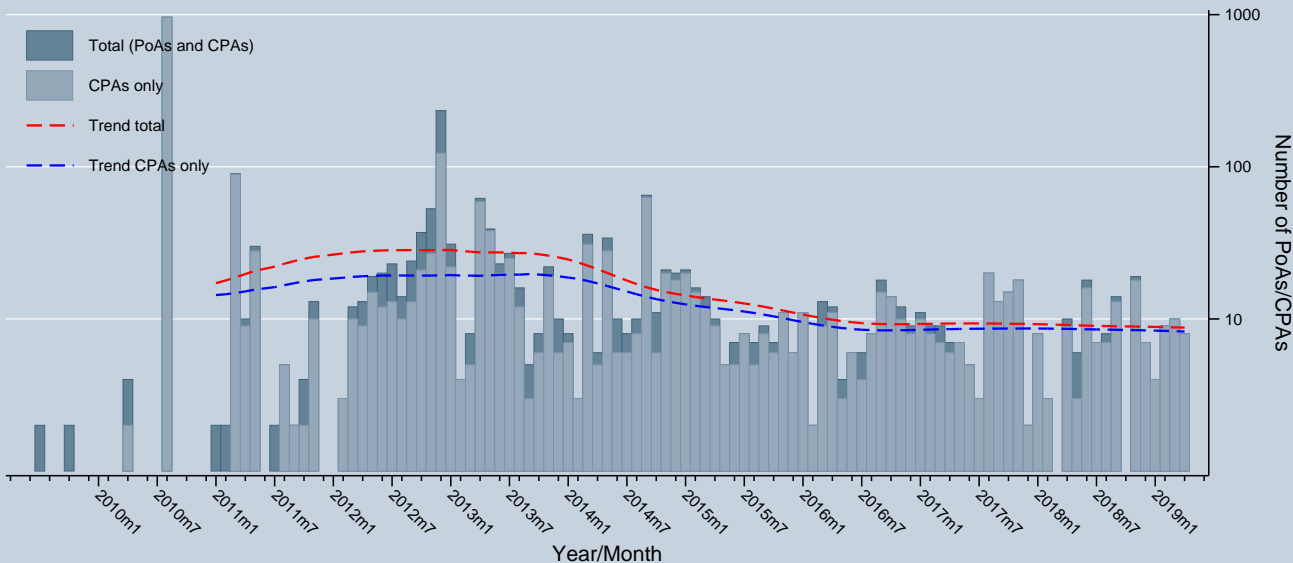

# PoAs / CPAs included / registered

Data as of 31 May 2019  
Source: UNFCCC

Notes: Trend is a locally weighted regression at a bandwidth of 0.50. PoAs/CPAs entering registration can be discontinued at any stage.