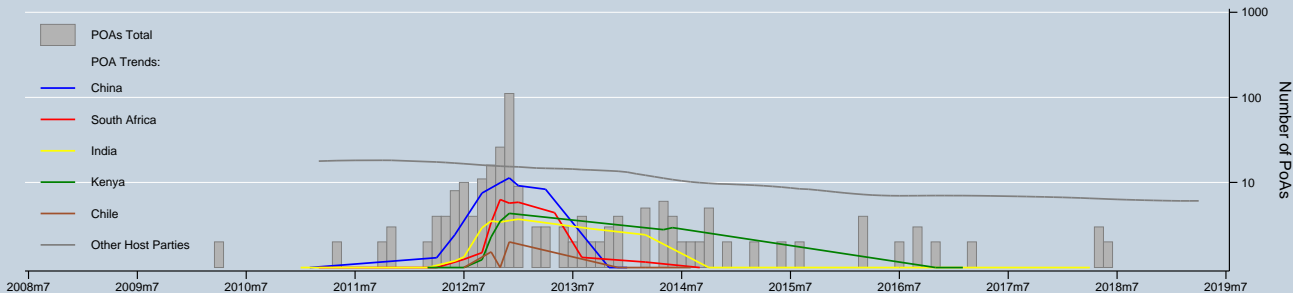

Trend of PoAs & CPAs / registered and registering by Top 5 Host Parties

Notes: Trends are locally weighted regressions at a bandwidth of 0.50. PoAs/CPAs entering registration can be discontinued at any stage.
 Data as of 31 May 2019 / Source: UNFCCC & UNEP Risoe