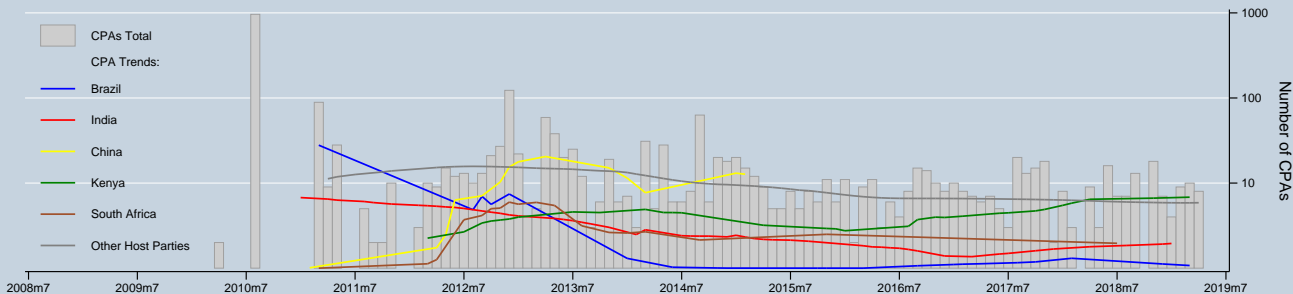

Trend of PoAs & CPAs / registered and registering by Top 5 Host Parties

Notes: Trends are locally weighted regressions at a bandwidth of 0.50. PoAs/CPAs entering registration can be discontinued at any stage.
 Data as of 31 May 2019 / Source: UNFCCC & UNEP Risoe