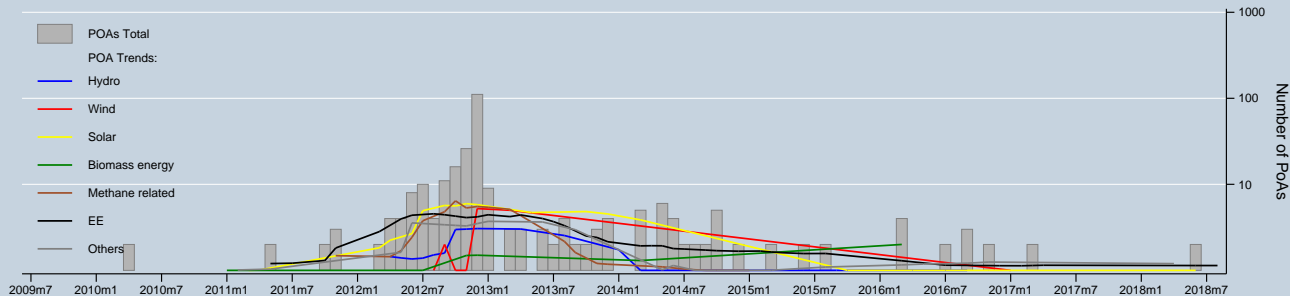

Trend of types of PoAs & CPAs / registered and registering

Notes: Trends are locally weighted regressions at a bandwidth of 0.50. PoAs/CPAs entering registration can be discontinued at any stage.
 Data as of 31 Aug 2018 / Source: UNFCCC & UNEP Risoe