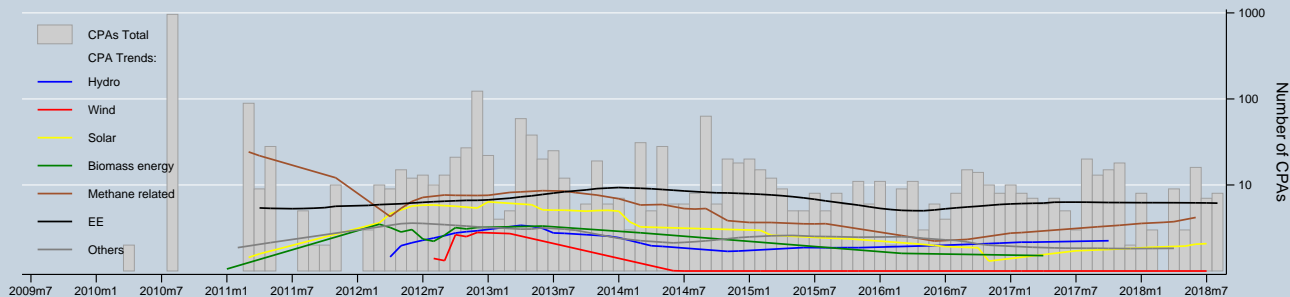

Trend of types of PoAs & CPAs / registered and registering

Notes: Trends are locally weighted regressions at a bandwidth of 0.50. PoAs/CPAs entering registration can be discontinued at any stage.
 Data as of 31 Aug 2018 / Source: UNFCCC & UNEP Risoe