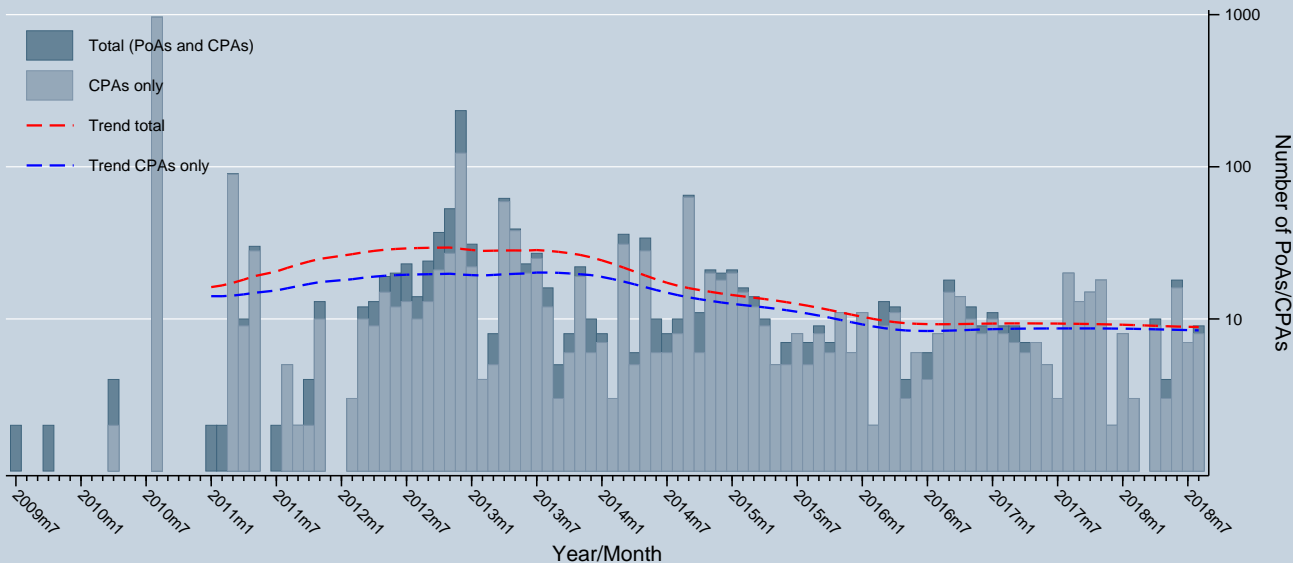

# PoAs / CPAs included / registered

Data as of 31 Aug 2018  
Source: UNFCCC

Notes: Trend is a locally weighted regression at a bandwidth of 0.50. PoAs/CPAs entering registration can be discontinued at any stage.