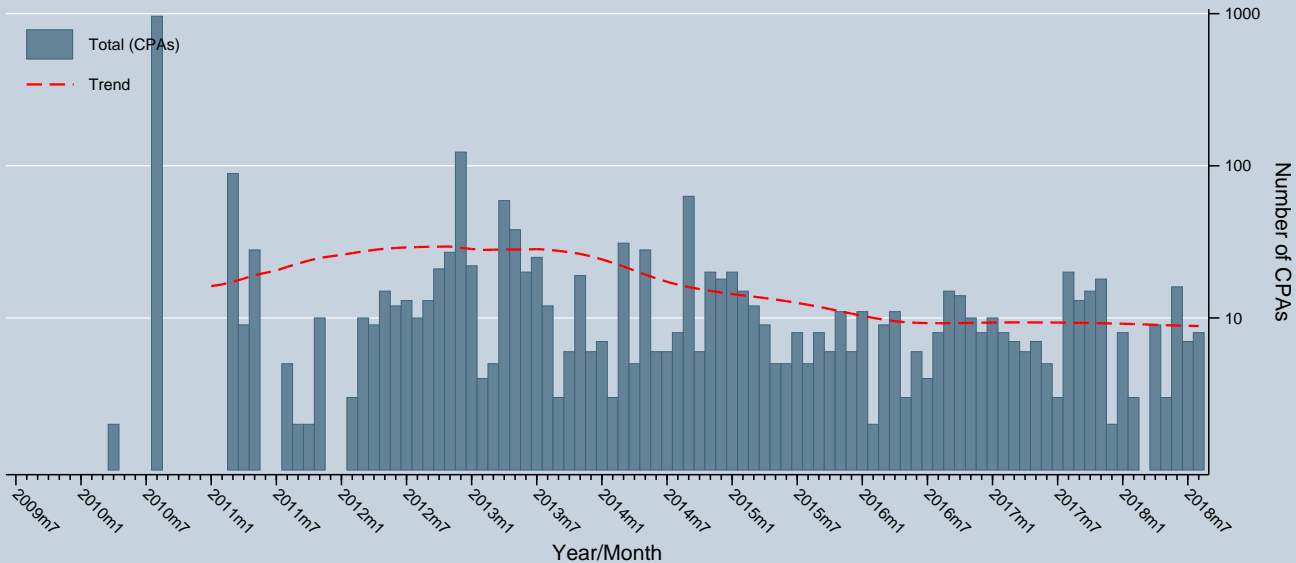

CPAs included

Data as of 31 Aug 2018
Source: UNFCCC

Notes: Trend is a locally weighted regression at a bandwidth of 0.50.