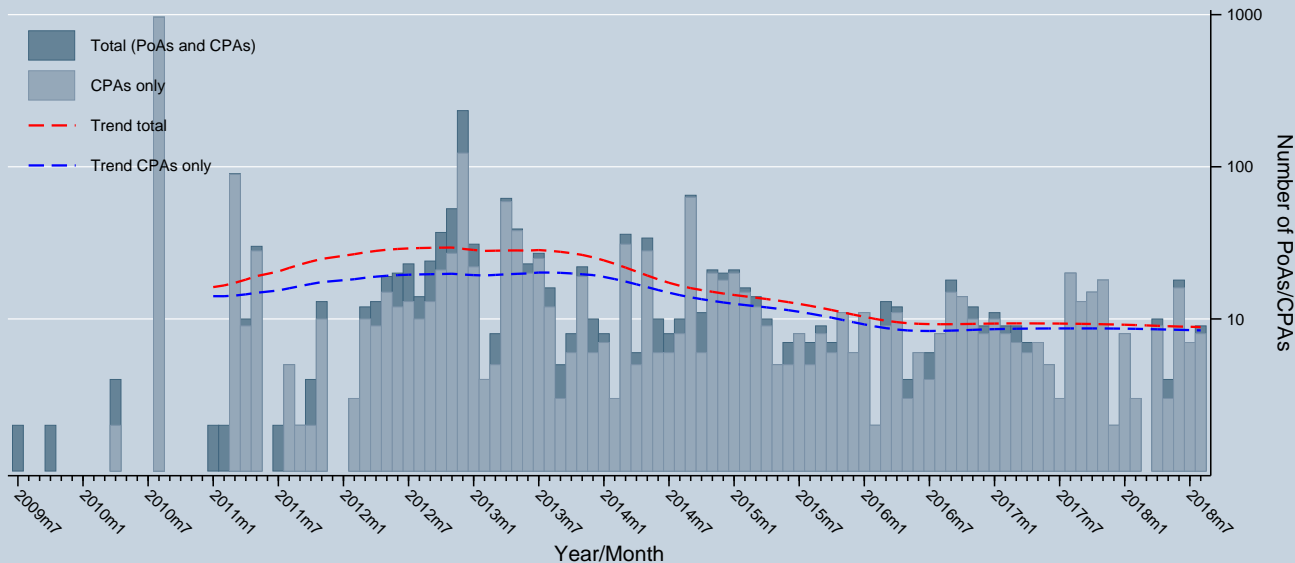

PoAs / CPAs included / registered and registering

Data as of 31 Aug 2018
Source: UNFCCC

Notes: Trend is a locally weighted regression at a bandwidth of 0.50. PoAs/CPAs entering registration can be discontinued at any stage.