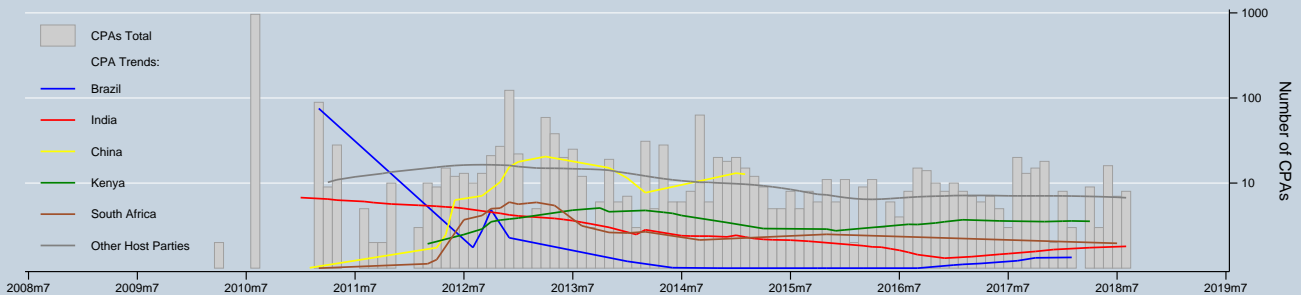

# Trend of PoAs & CPAs / registered and registering by Top 5 Host Parties

Notes: Trends are locally weighted regressions at a bandwidth of 0.50. PoAs/CPAs entering registration can be discontinued at any stage.  
 Data as of 31 Aug 2018 / Source: UNFCCC & UNEP Risoe