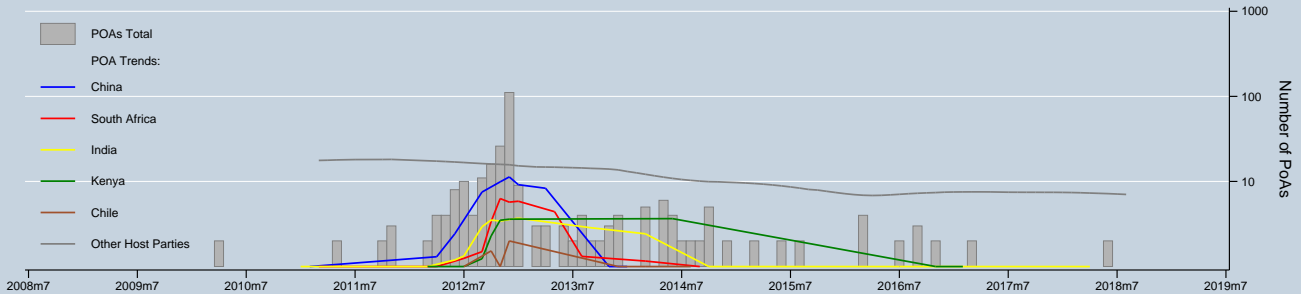

# Trend of PoAs & CPAs / registered and registering by Top 5 Host Parties

Notes: Trends are locally weighted regressions at a bandwidth of 0.50. PoAs/CPAs entering registration can be discontinued at any stage.  
 Data as of 31 Aug 2018 / Source: UNFCCC & UNEP Risoe