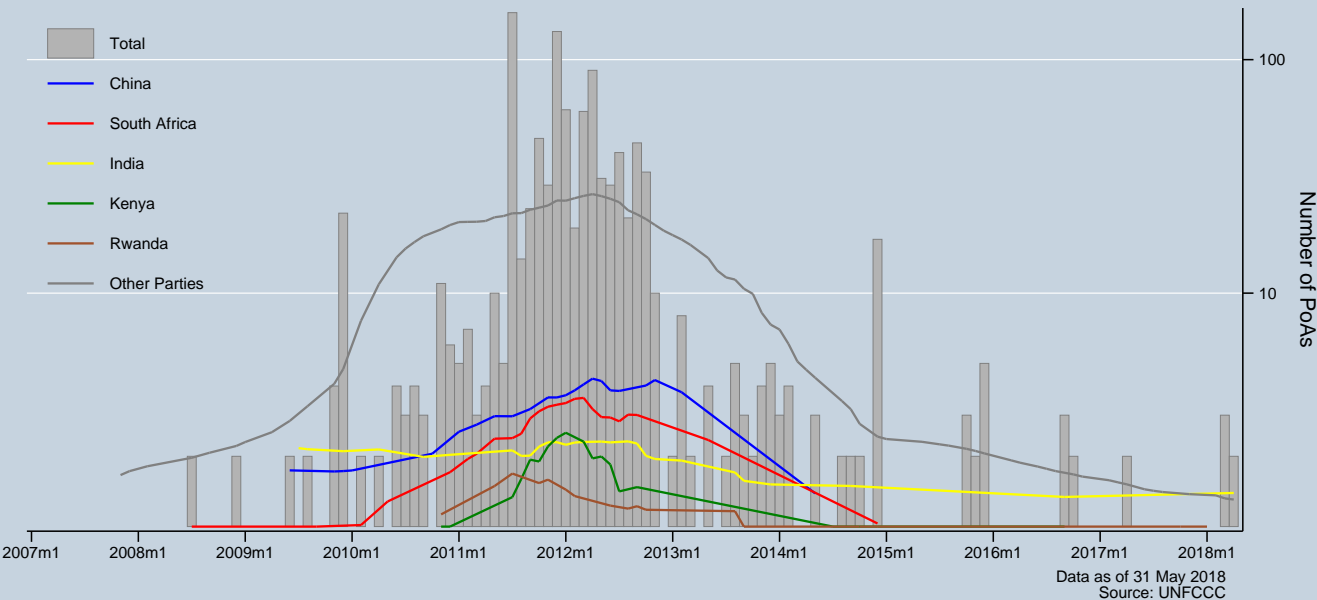

# Trend of PoAs entering validation by host party

Notes: Trends are locally weighted regressions at a bandwidth of 0.50. PoAs entering validation can be discontinued at any stage (excl. projects that have been resubmitted).