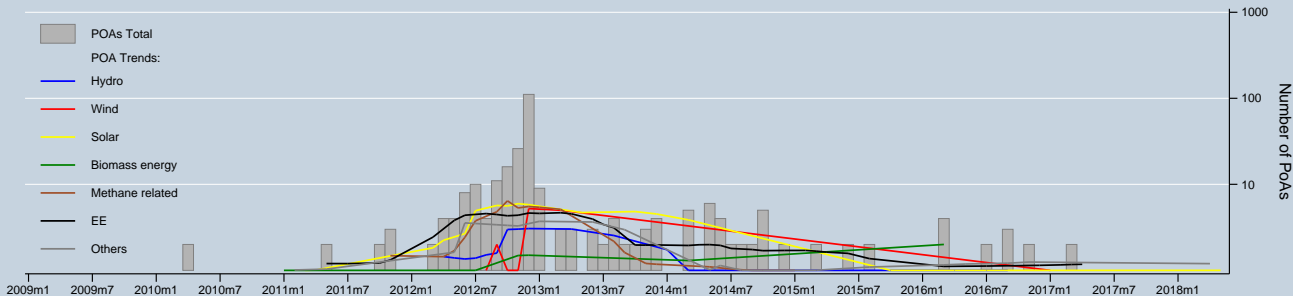

Trend of types of PoAs & CPAs / registered and registering

Notes: Trends are locally weighted regressions at a bandwidth of 0.50. PoAs/CPAs entering registration can be discontinued at any stage.
 Data as of 31 May 2018 / Source: UNFCCC & UNEP Risoe