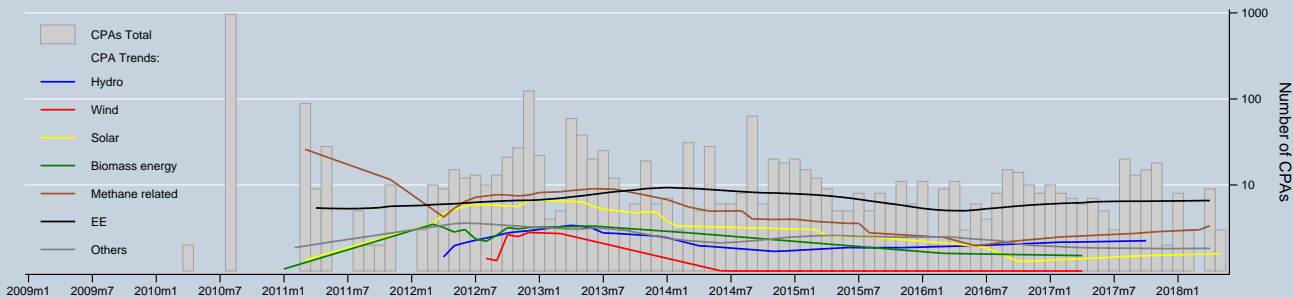

Trend of types of PoAs & CPAs / registered and registering

Notes: Trends are locally weighted regressions at a bandwidth of 0.50. PoAs/CPAs entering registration can be discontinued at any stage.
 Data as of 31 May 2018 / Source: UNFCCC & UNEP Risoe