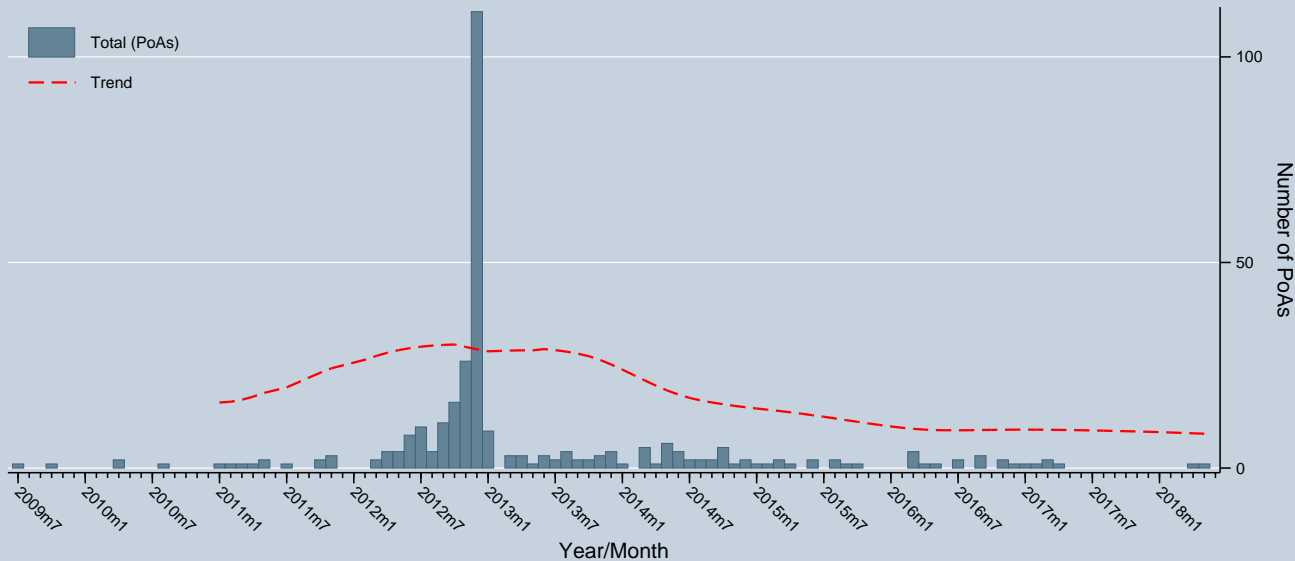

PoAs registered

Data as of 31 May 2018
Source: UNFCCC

Notes: Trend is a locally weighted regression at a bandwidth of 0.50.