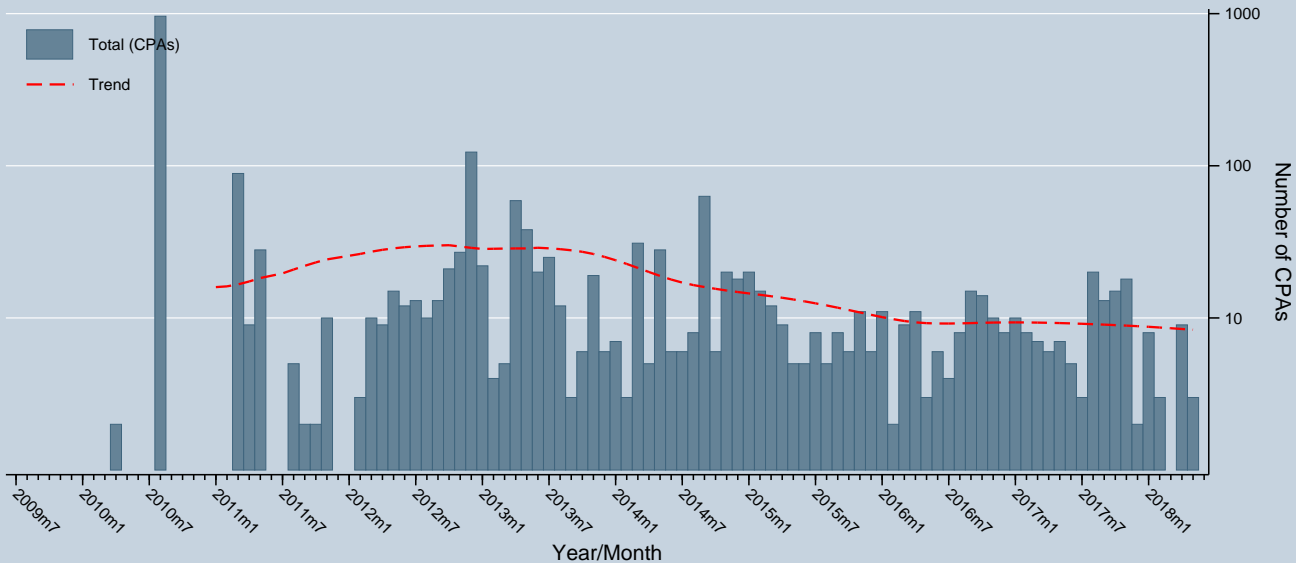

CPAs included

Data as of 31 May 2018
Source: UNFCCC

Notes: Trend is a locally weighted regression at a bandwidth of 0.50.