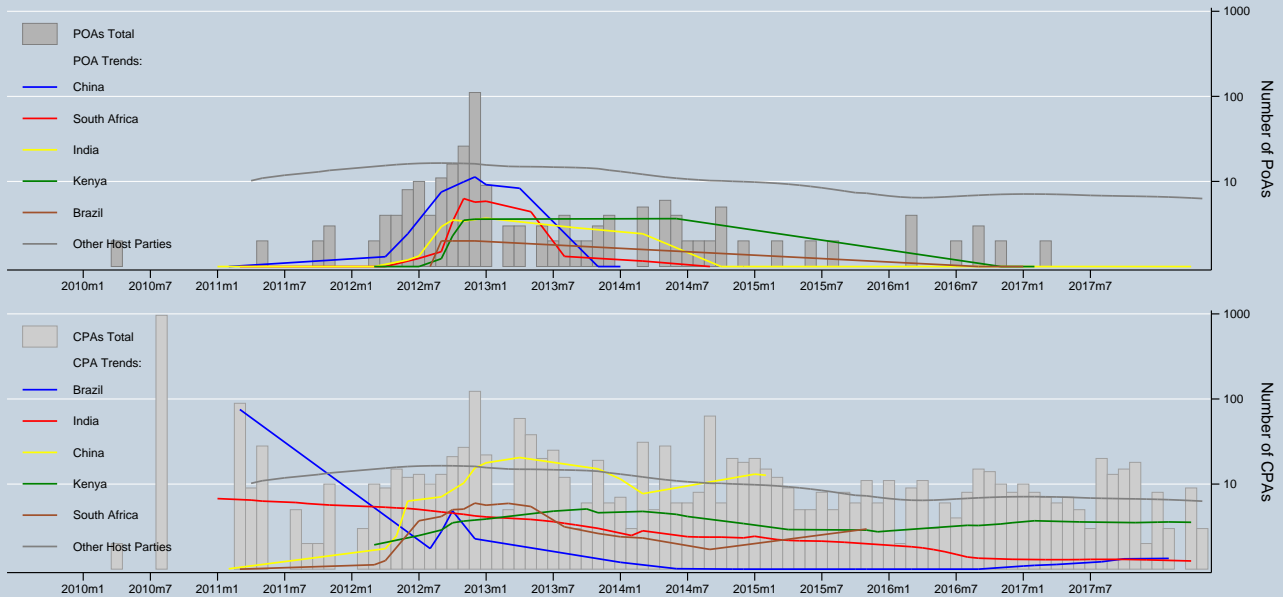

Trend of PoAs & CPAs / registered and registering by Top 5 Host Parties

Notes: Trends are locally weighted regressions at a bandwidth of 0.50. PoAs/CPAs entering registration can be discontinued at any stage.
 Data as of 31 May 2018 / Source: UNFCCC & UNEP Risoe