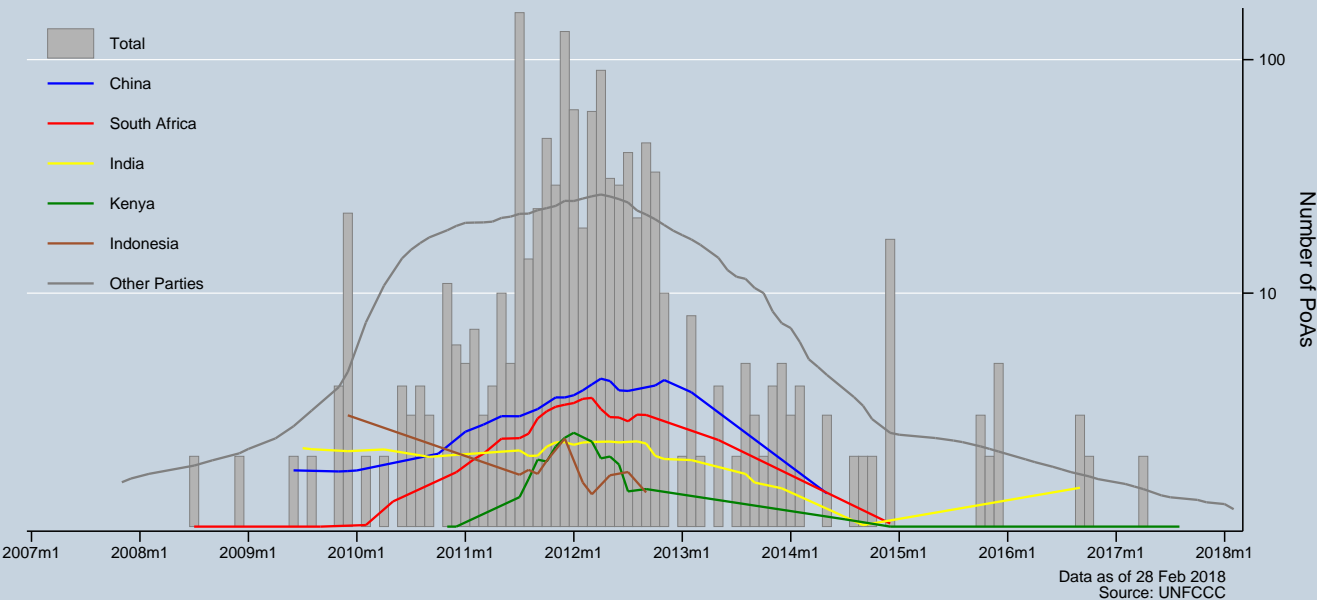

Trend of PoAs entering validation by host party

Data as of 28 Feb 2018
Source: UNFCCC

Notes: Trends are locally weighted regressions at a bandwidth of 0.50. PoAs entering validation can be discontinued at any stage (excl. projects that have been resubmitted).