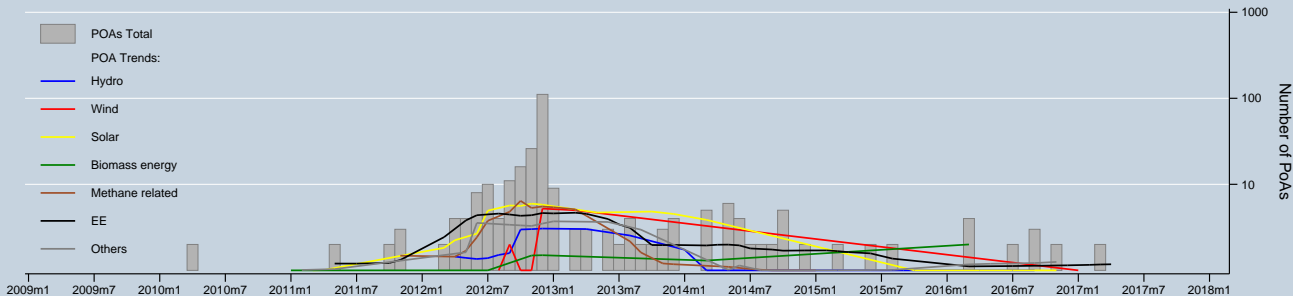

Trend of types of PoAs & CPAs / registered and registering

Notes: Trends are locally weighted regressions at a bandwidth of 0.50. PoAs/CPAs entering registration can be discontinued at any stage.
 Data as of 28 Feb 2018 / Source: UNFCCC & UNEP Risoe