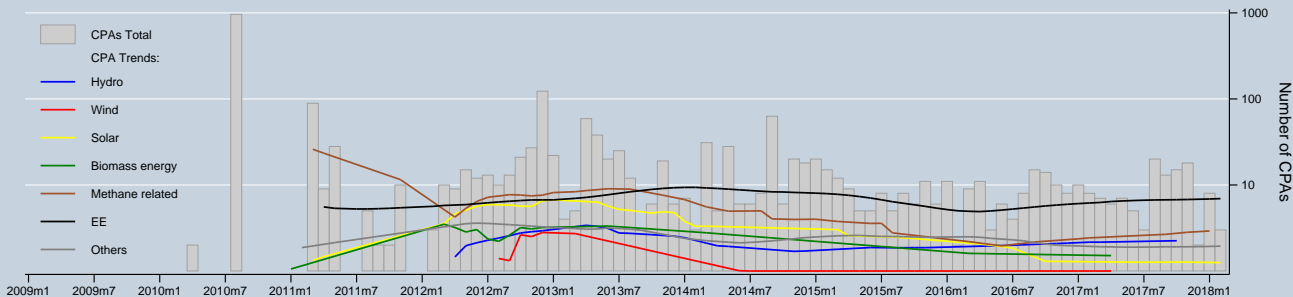

Trend of types of PoAs & CPAs / registered and registering

Notes: Trends are locally weighted regressions at a bandwidth of 0.50. PoAs/CPAs entering registration can be discontinued at any stage.
 Data as of 28 Feb 2018 / Source: UNFCCC & UNEP Risoe