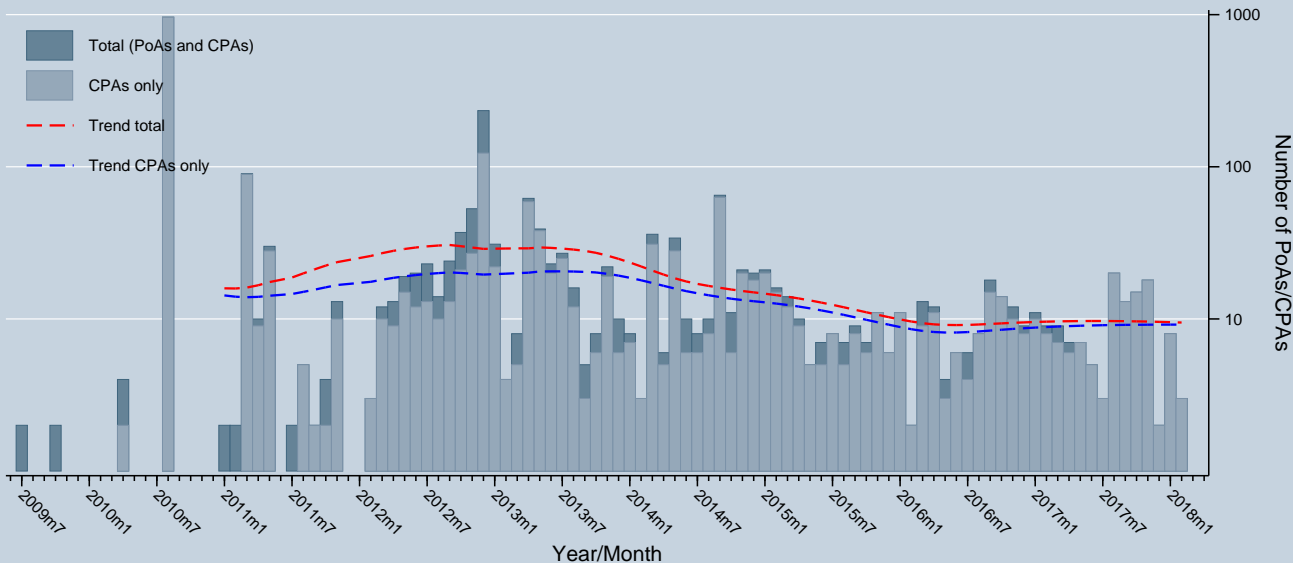

PoAs / CPAs included / registered

Data as of 28 Feb 2018
Source: UNFCCC

Notes: Trend is a locally weighted regression at a bandwidth of 0.50. PoAs/CPAs entering registration can be discontinued at any stage.