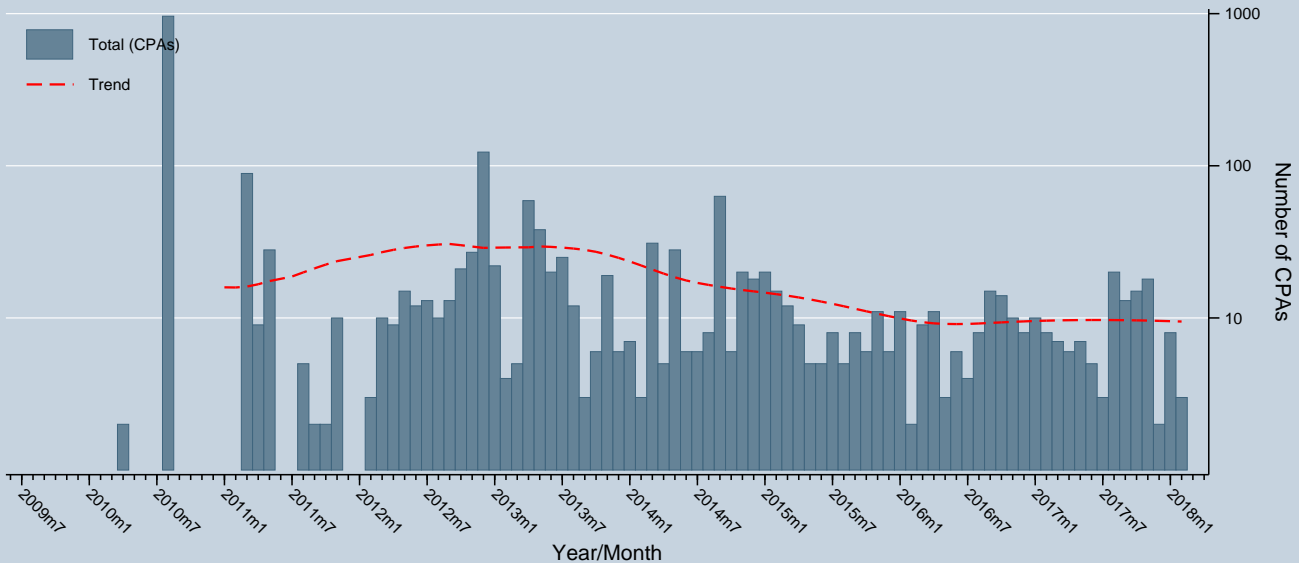

CPAs included

Data as of 28 Feb 2018
Source: UNFCCC

Notes: Trend is a locally weighted regression at a bandwidth of 0.50.